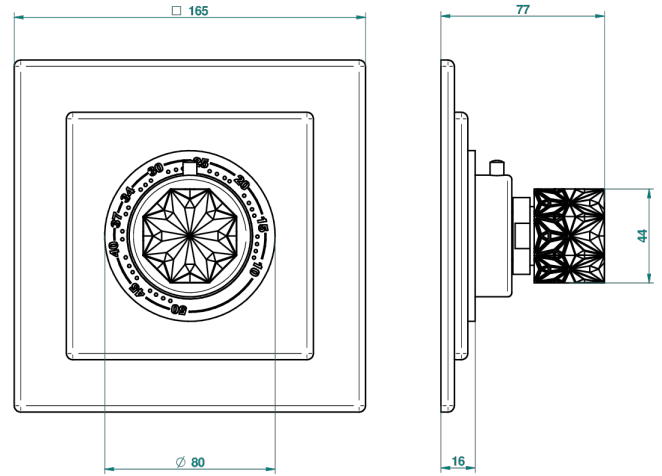

NIHAL BLUE PORCELAIN

U2L-15EN16EC

Trim plate and handle for eurotherm valve 8200/us & 8300/us

68663

14/11/2018

CHARACTERISTIC

- Nihal Blue porcelain
- Trim plate and handle for eurotherm valve 8200/us & 8300/us