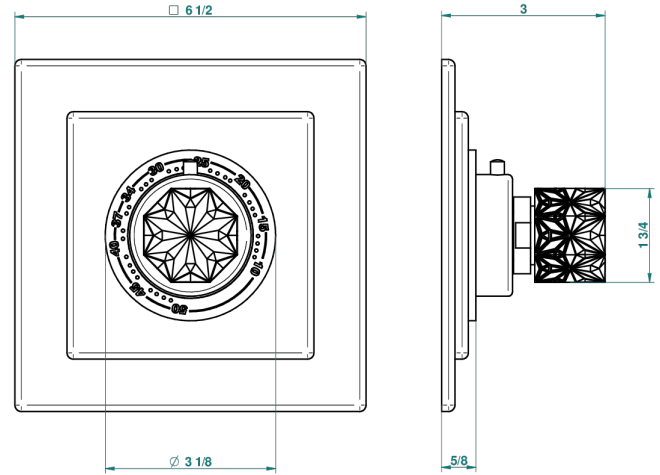

NIHAL BLUE PORCELAIN

U2L-15EN16EC

Trim plate and handle for eurotherm valve 8200/us & 8300/us

68663

14/11/2018

CHARACTERISTIC

- Nihal Blue porcelain
- Trim plate and handle for eurotherm valve 8200/us & 8300/us