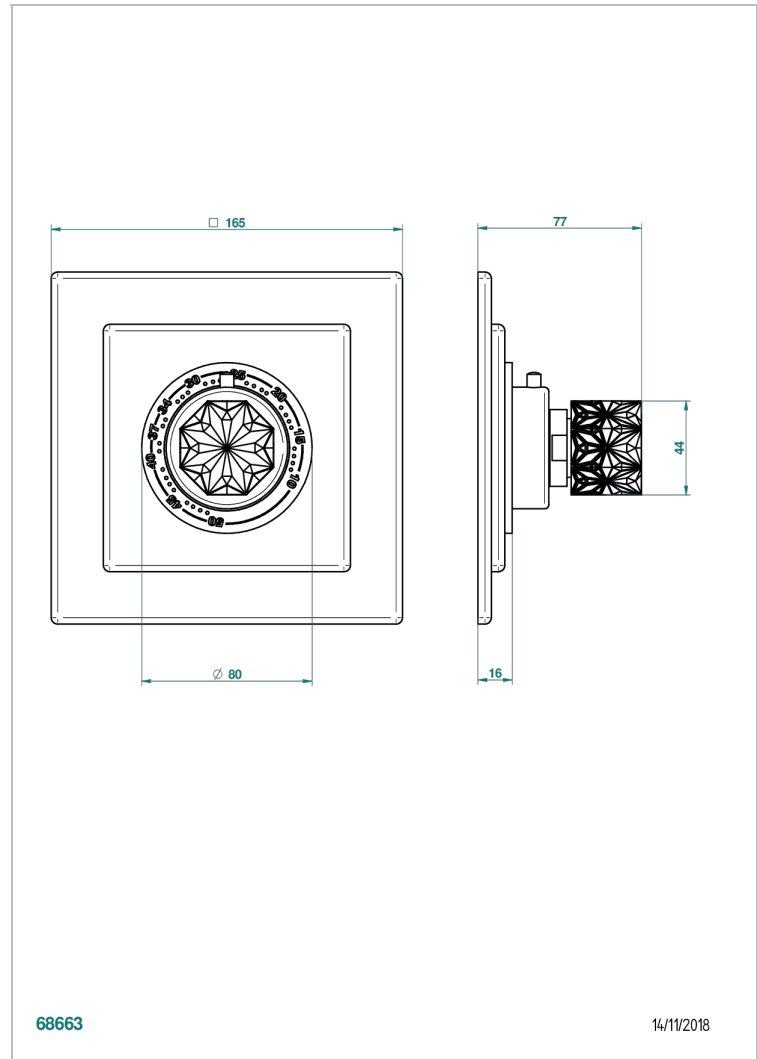

# NIHAL BLUE PORCELAIN

U2L-15EN16EC

Trim for Eurotherm thermostat n° 8105N, 8200N, 8300

THG<sup>®</sup>  
PARIS

## CHARACTERISTIC

- Nihal Blue porcelain
- Trim for Eurotherm thermostat n° 8105N, 8200N, 8300

## RELATED SKU'S

- Ref. G00-8105N 1/2" Eurotherm thermostat, 40 l/min with wax cartridge
- Ref. G00-8200N 3/4" Eurotherm thermostat, 80 l/min