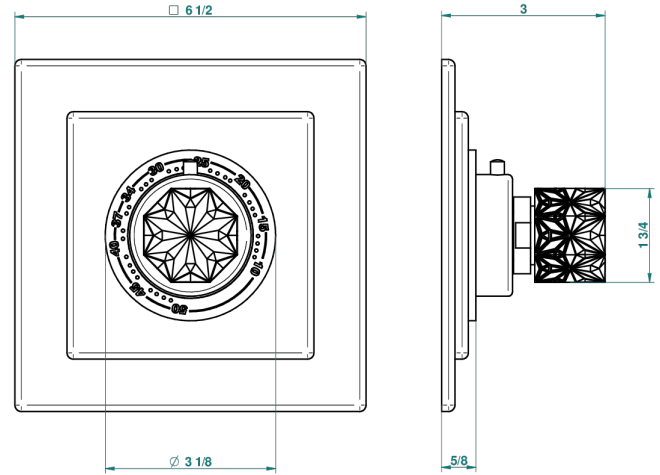

NIHAL BLUE PORCELAIN

U2L-15EN16EC

Trim for Eurotherm thermostat n° 8105N, 8200N, 8300

68663

14/11/2018

CHARACTERISTIC

- Nihal Blue porcelain
- Trim for Eurotherm thermostat n° 8105N, 8200N, 8300

RELATED SKU'S

- Ref. G00-8105N 1/2" Eurotherm thermostat, 40 l/min with wax cartridge
- Ref. G00-8200N 3/4" Eurotherm thermostat, 80 l/min

AVAILABLE FINITIONS

Antique nickel - H28
Black ceram - D30
Blush PVD - H62
Brass color PVD - H49
Brown bronze color PVD - F33
Gold color PVD - H52