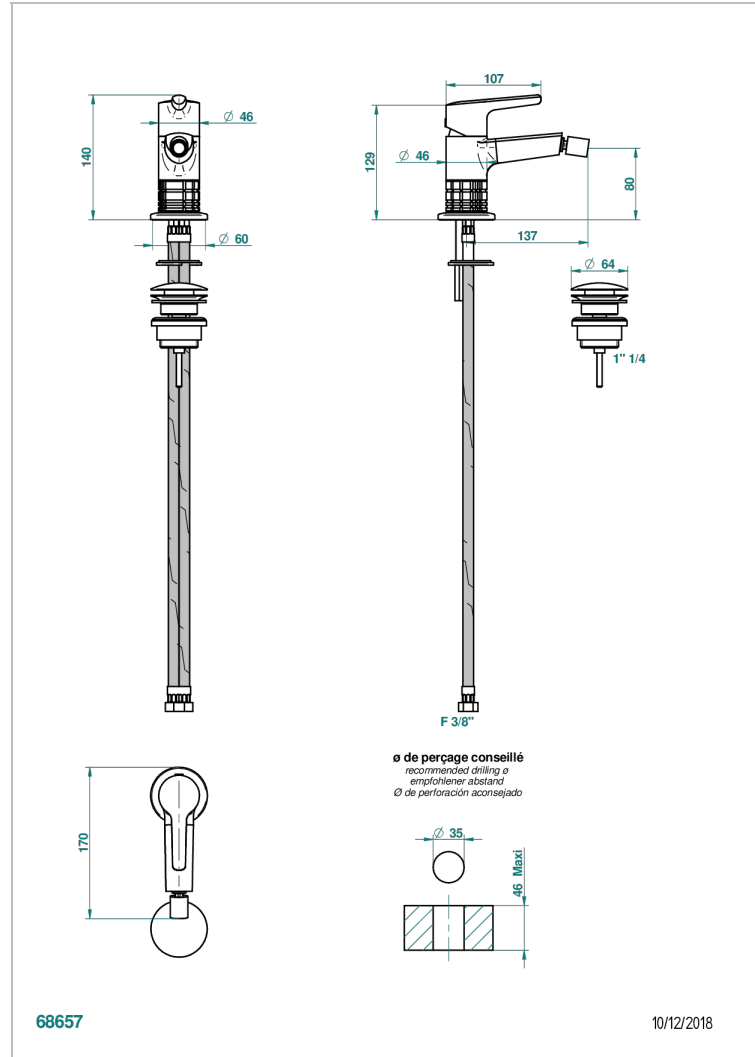

# SYSTEM CRYSTAL

G9J-6504

Single lever bidet mixer with waste

## CHARACTERISTIC

- ACS : 19ACCLY246