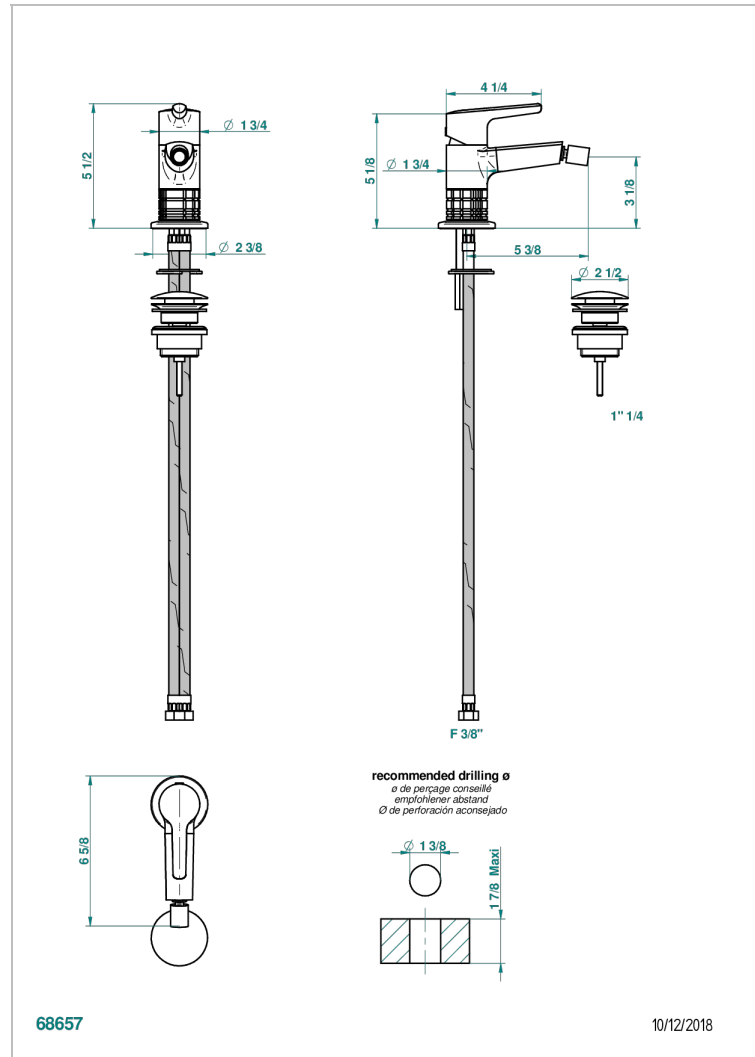

SYSTEM CRYSTAL

G9J-6504

Single lever bidet mixer with waste

THG[®]
PARIS

CHARACTERISTIC

- ACS : 19ACCLY246

STANDARDS

AVAILABLE FINITIONS

Umber PVD - H66
Varnished matt antique red copper
(color finish) - H07