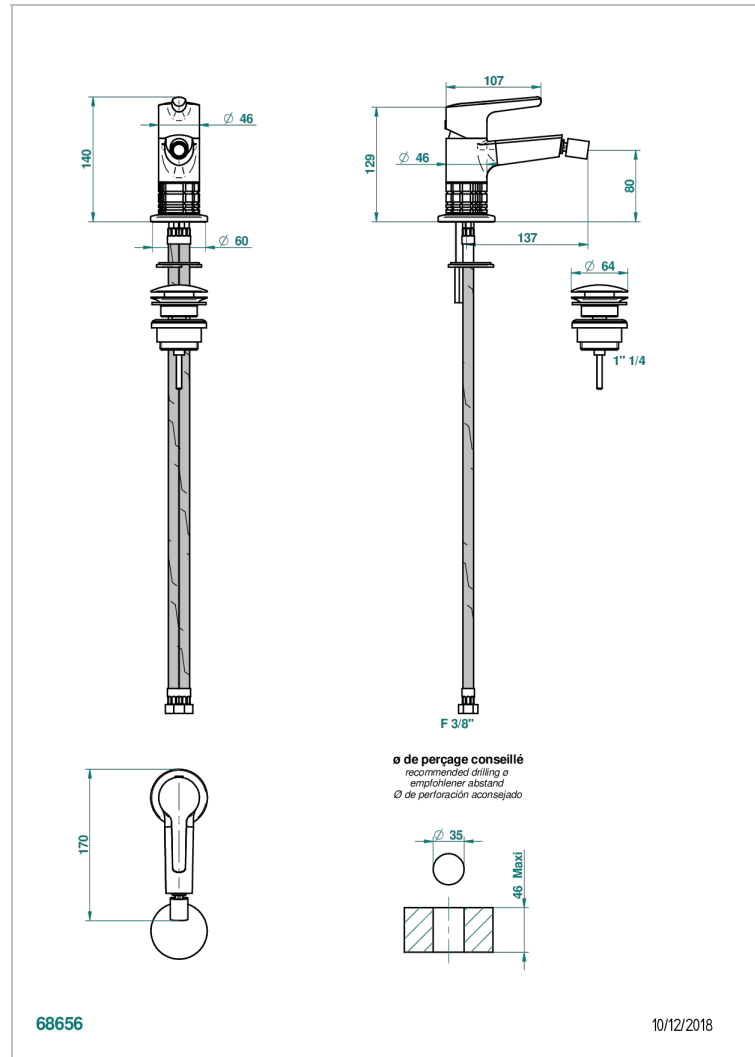

SYSTEM HOWLITE WITH LEVER

G9H-6504

Single lever bidet mixer with waste

CHARACTERISTIC

- ACS : 19ACCLY246

STANDARDS

AVAILABLE FINITIONS

Antique nickel - H28
Black ceram - D30
Blush PVD - H62
Brass color PVD - H49
Brown bronze color PVD - F33
Gold color PVD - H52

Nickel color PVD - H55
Polished chrome (color finish) - A02
Polished gold (color finish) - F01
Polished nickel - B01
Soft gold - F30
Soft matt gold - F31

Umber PVD - H66
Varnished matt antique red copper (color finish) - H07