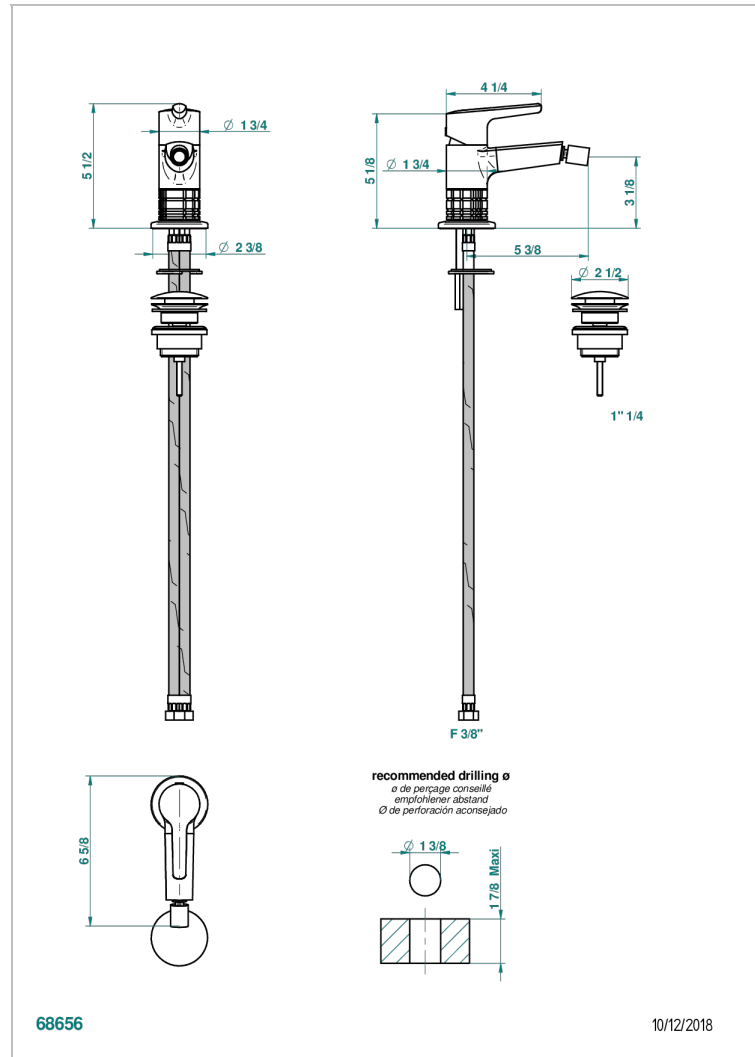

SYSTEM HOWLITE WITH LEVER

G9H-6504

Single lever bidet mixer with waste

THG[®]
PARIS

CHARACTERISTIC

- ACS : 19ACCLY246

STANDARDS

AVAILABLE FINITIONS

Umber PVD - H66
Varnished matt antique red copper
(color finish) - H07