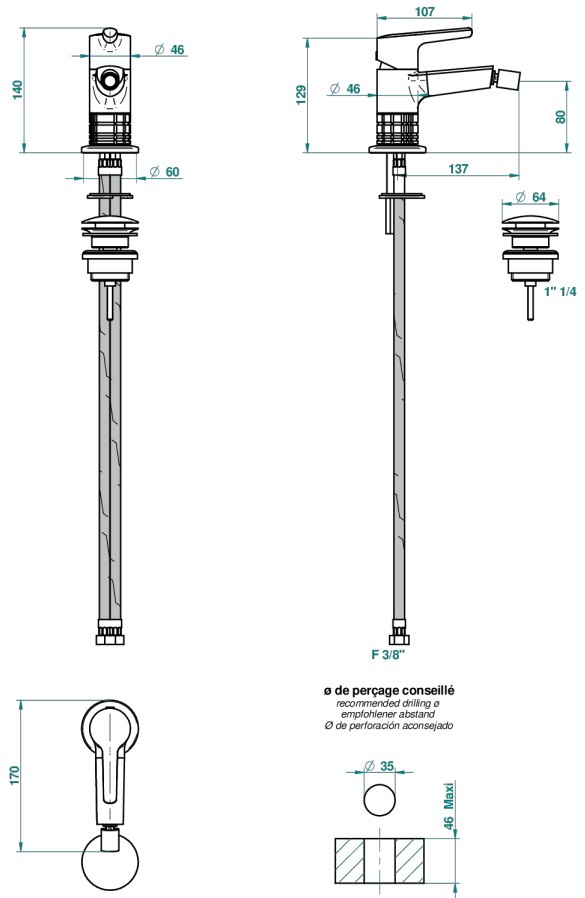

SYSTEM HOWLITE

G9G-6504

Single lever bidet mixer with waste

68656

10/12/2018

CHARACTERISTIC

- ACS : 19ACCLY246

STANDARDS

AVAILABLE FINITIONS

Antique nickel - H28
Black ceram - D30
Blush PVD - H62
Brass color PVD - H49
Brown bronze color PVD - F33
Gold color PVD - H52

Graphite PVD - H64
Lacquered light bronze - D01
Matt Umber PVD - H67
Matt blush PVD - H60
Matt brass color PVD - H50
Matt brown bronze color PVD - F34

Umber PVD - H66
Varnished matt antique red copper (color finish) - H07