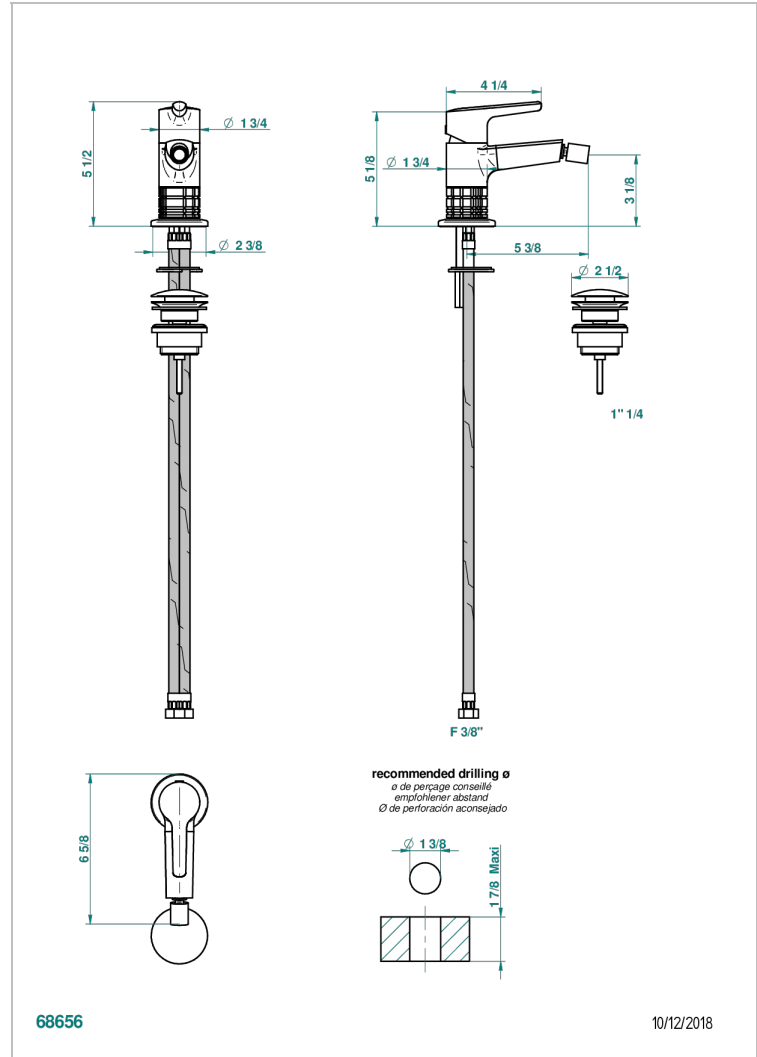

SYSTEM HOWLITE

G9G-6504

Single lever bidet mixer with waste

THG[®]
PARIS

CHARACTERISTIC

- ACS : 19ACCLY246

STANDARDS

AVAILABLE FINITIONS

Umber PVD - H66
Varnished matt antique red copper
(color finish) - H07