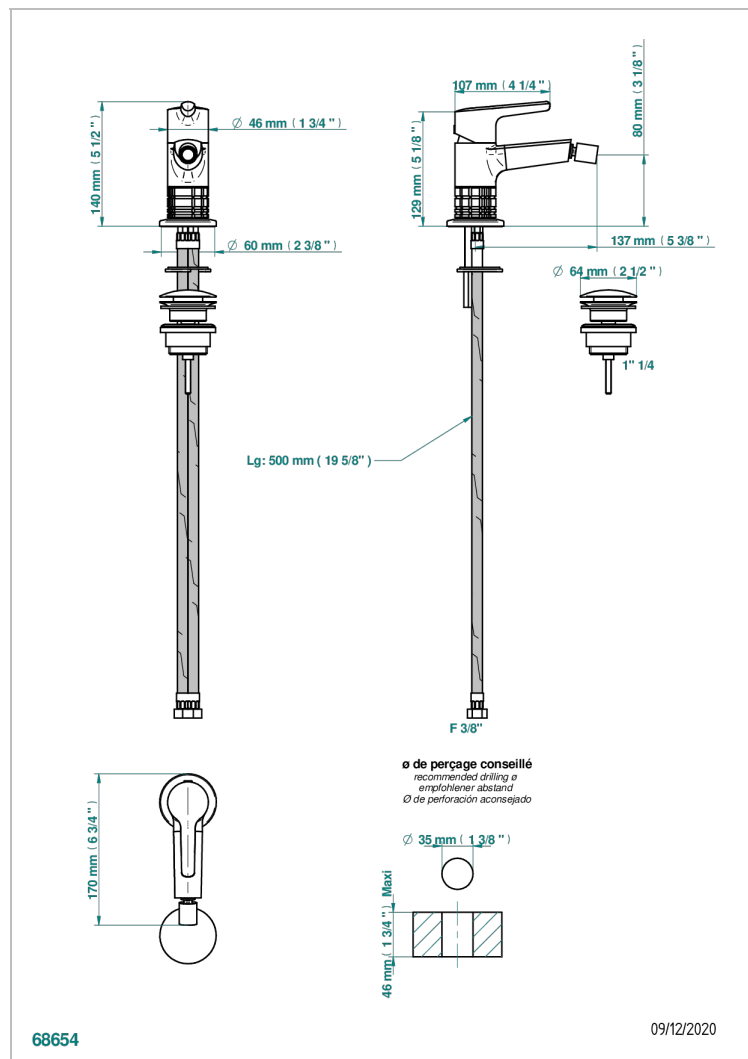

SYSTEM SQUARED METAL WITH LEVER

G9F-6504

Single lever bidet mixer with waste

CHARACTERISTIC

- ACS : 19ACCLY246

STANDARDS

AVAILABLE FINITIONS

Antique nickel - H28
Black ceram - D30
Blush PVD - H62
Brass color PVD - H49
Brown bronze color PVD - F33
Gold color PVD - H52

Nickel color PVD - H55
Polished chrome (color finish) - A02
Polished chrome with gold inlay - GA1
Polished gold (color finish) - F01
Polished nickel - B01
Soft gold - F30

Soft matt gold - F31
Umber PVD - H66
Varnished matt antique red copper (color finish) - H07