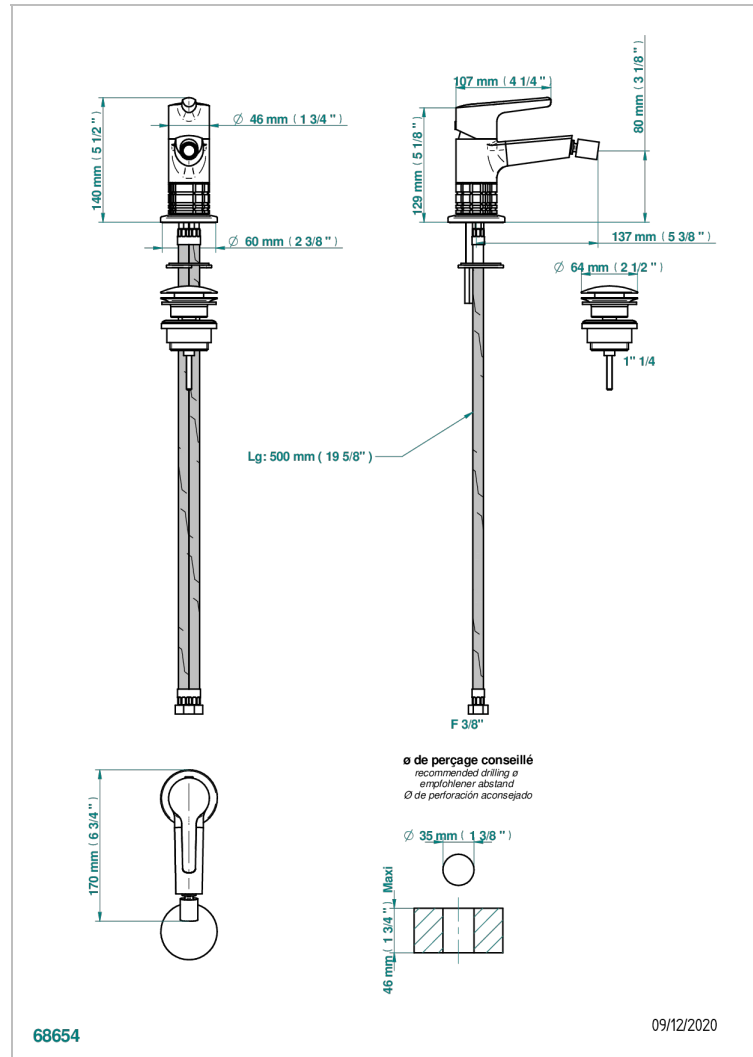

# SYSTEM SQUARED METAL

G9E-6504

Single lever bidet mixer with waste

THG<sup>®</sup>  
PARIS

## CHARACTERISTIC

- ACS : 19ACCLY246