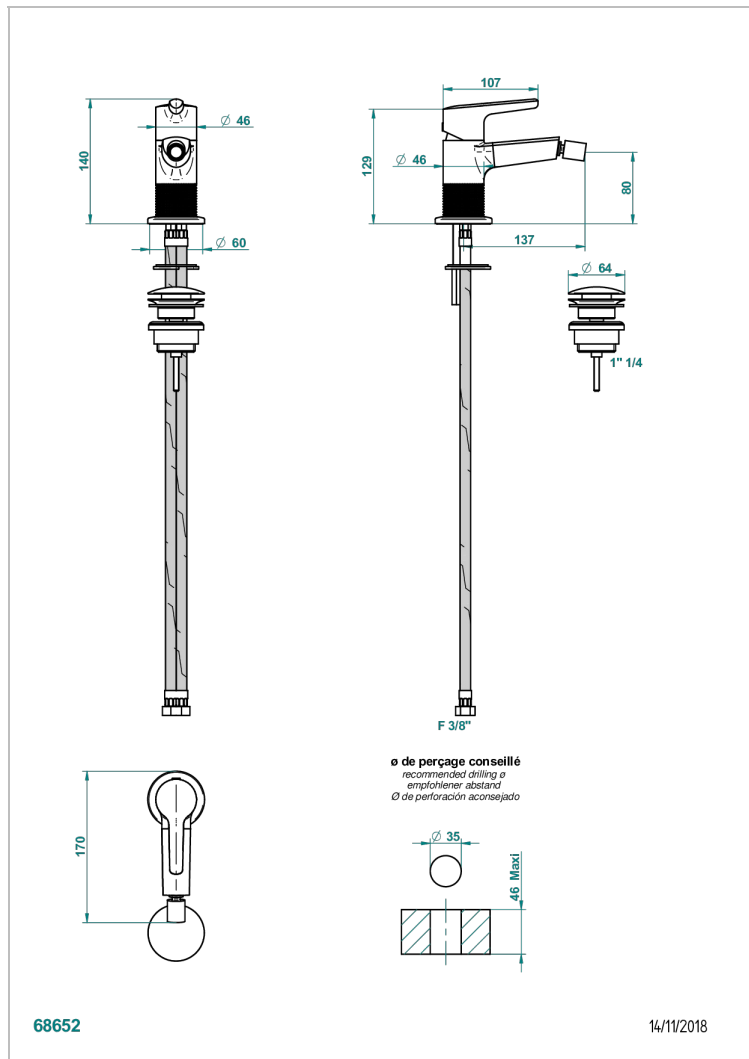

SYSTEM DIAMOND METAL WITH LEVER

G9D-6504

Single lever bidet mixer with waste

CHARACTERISTIC

- ACS : 19ACCLY246

STANDARDS

AVAILABLE FINITIONS

Antique nickel - H28
Black ceram - D30
Blush PVD - H62
Brass color PVD - H49
Brown bronze color PVD - F33
Gold color PVD - H52

Nickel color PVD - H55
Polished chrome (color finish) - A02
Polished chrome with gold inlay - GA1
Polished gold (color finish) - F01
Polished nickel - B01
Soft gold - F30

Soft matt gold - F31
Umber PVD - H66
Varnished matt antique red copper (color finish) - H07