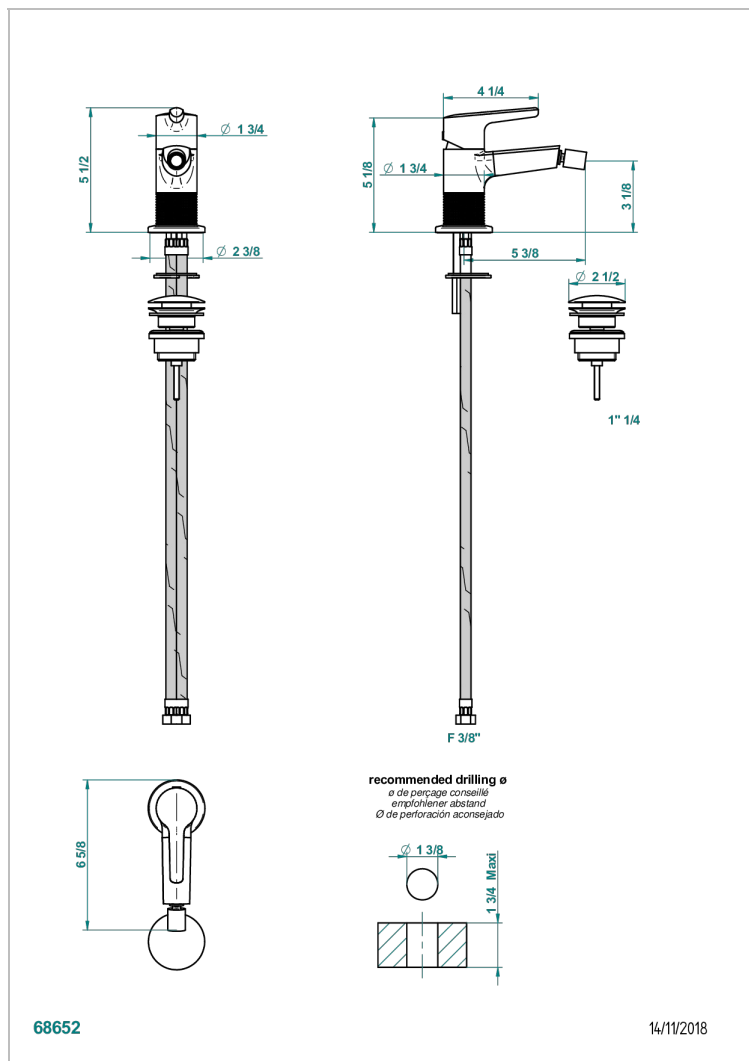

SYSTEM DIAMOND METAL WITH LEVER

G9D-6504

Single lever bidet mixer with waste

CHARACTERISTIC

- ACS : 19ACCLY246

STANDARDS

AVAILABLE FINITIONS

Antique nickel - H28
Black ceram - D30
Blush PVD - H62
Brass color PVD - H49
Brown bronze color PVD - F33
Gold color PVD - H52

Nickel color PVD - H55
Polished chrome (color finish) - A02
Polished chrome with gold inlay - GA1
Polished gold (color finish) - F01
Polished nickel - B01
Soft gold - F30

Soft matt gold - F31
Umber PVD - H66
Varnished matt antique red copper (color finish) - H07