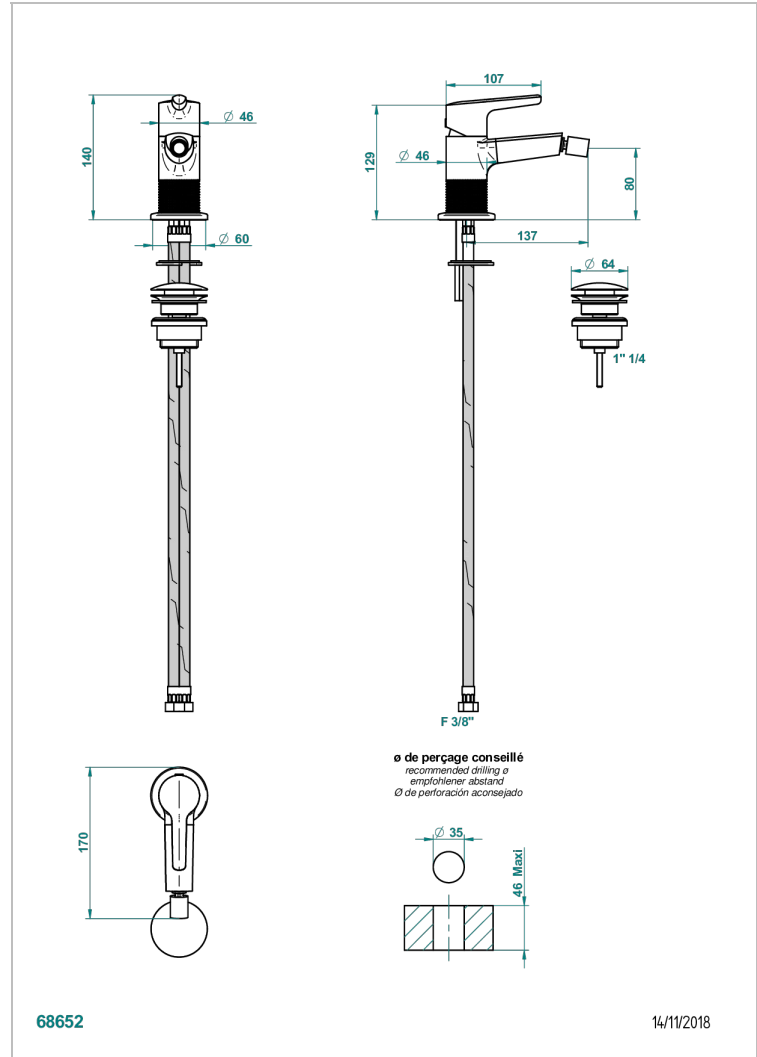

SYSTEM DIAMOND METAL

G9C-6504

Single lever bidet mixer with waste

THG[®]
PARIS

CHARACTERISTIC

- ACS : 19ACCLY246

STANDARDS

AVAILABLE FINITIONS