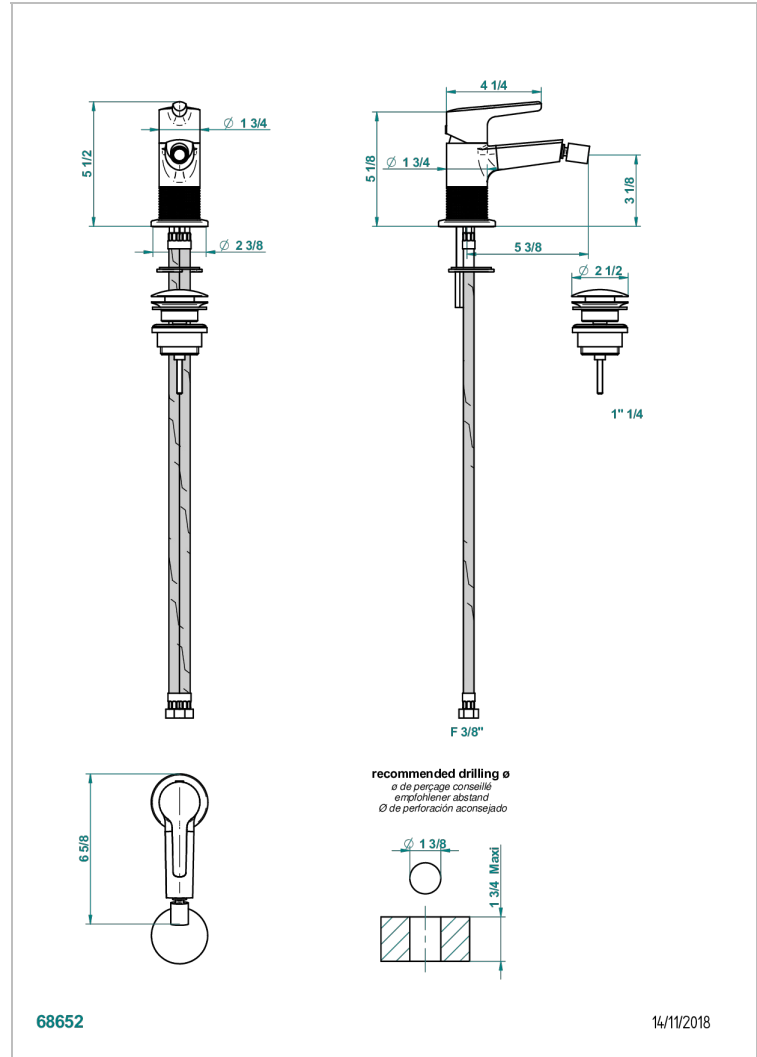

SYSTEM DIAMOND METAL

G9C-6504

Single lever bidet mixer with waste

THG[®]
PARIS

CHARACTERISTIC

- ACS : 19ACCLY246

STANDARDS

AVAILABLE FINITIONS