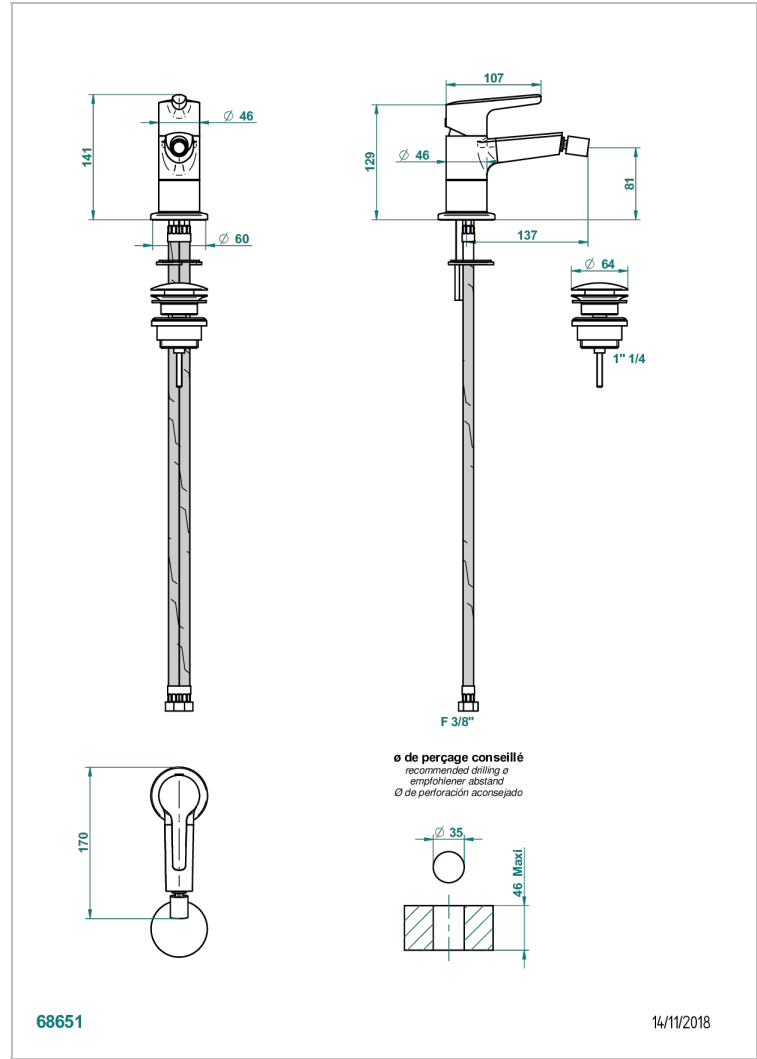

# SYSTEM SMOOTH METAL WITH LEVER

G9B-6504

Single lever bidet mixer with waste

## CHARACTERISTIC

- ACS : 19ACCLY246