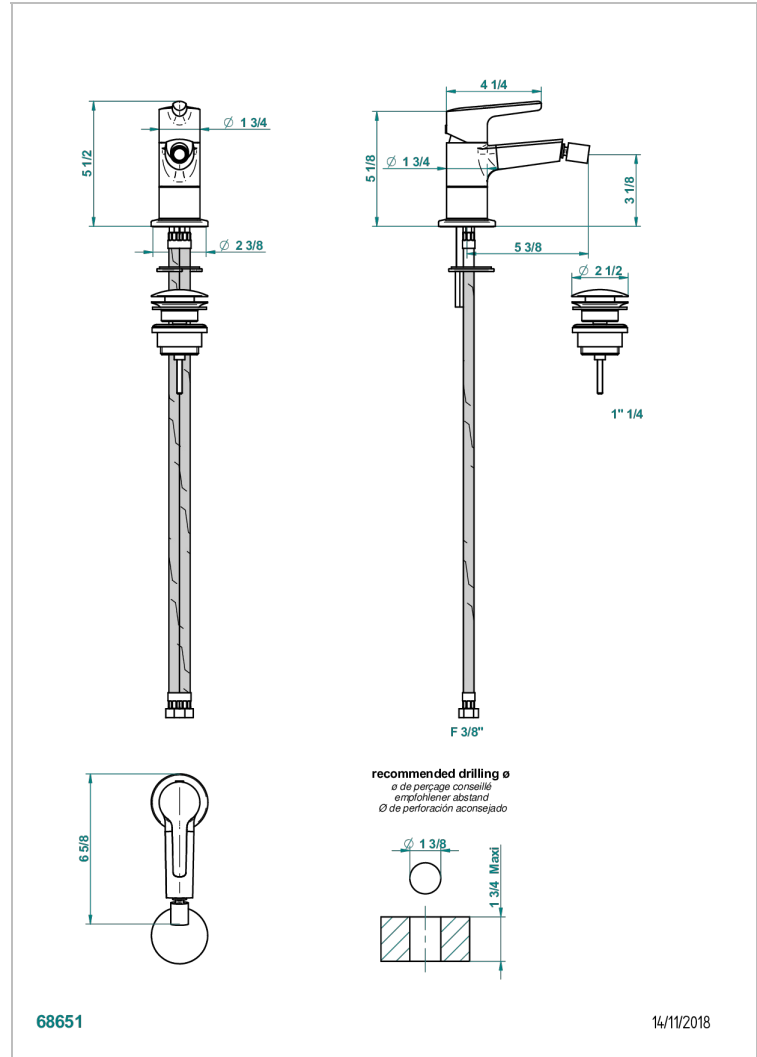

SYSTEM SMOOTH METAL WITH LEVER

G9B-6504

Single lever bidet mixer with waste

CHARACTERISTIC

- ACS : 19ACCLY246

STANDARDS

AVAILABLE FINITIONS

Antique nickel - H28
Black ceram - D30
Blush PVD - H62
Brass color PVD - H49
Brown bronze color PVD - F33
Gold color PVD - H52

Nickel color PVD - H55
Polished chrome (color finish) - A02
Polished chrome with gold inlay - GA1
Polished gold (color finish) - F01
Polished nickel - B01
Soft gold - F30

Soft matt gold - F31
Umber PVD - H66
Varnished matt antique red copper (color finish) - H07