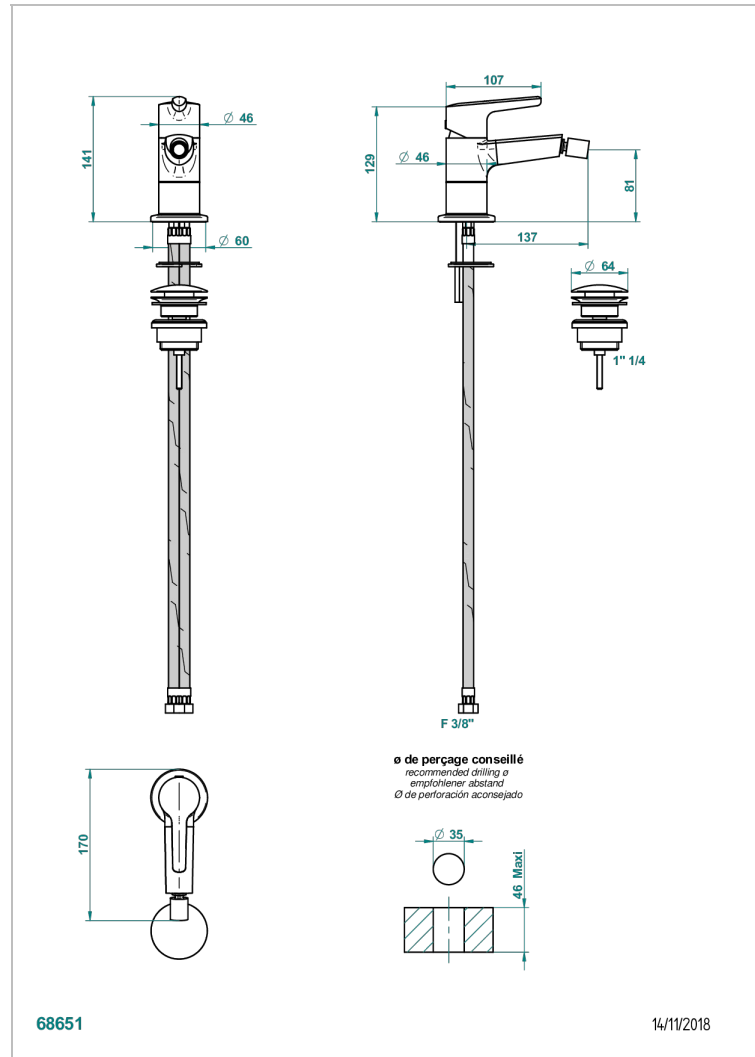

# SYSTEM SMOOTH METAL

G9A-6504

Single lever bidet mixer with waste

## CHARACTERISTIC

- ACS : 19ACCLY246