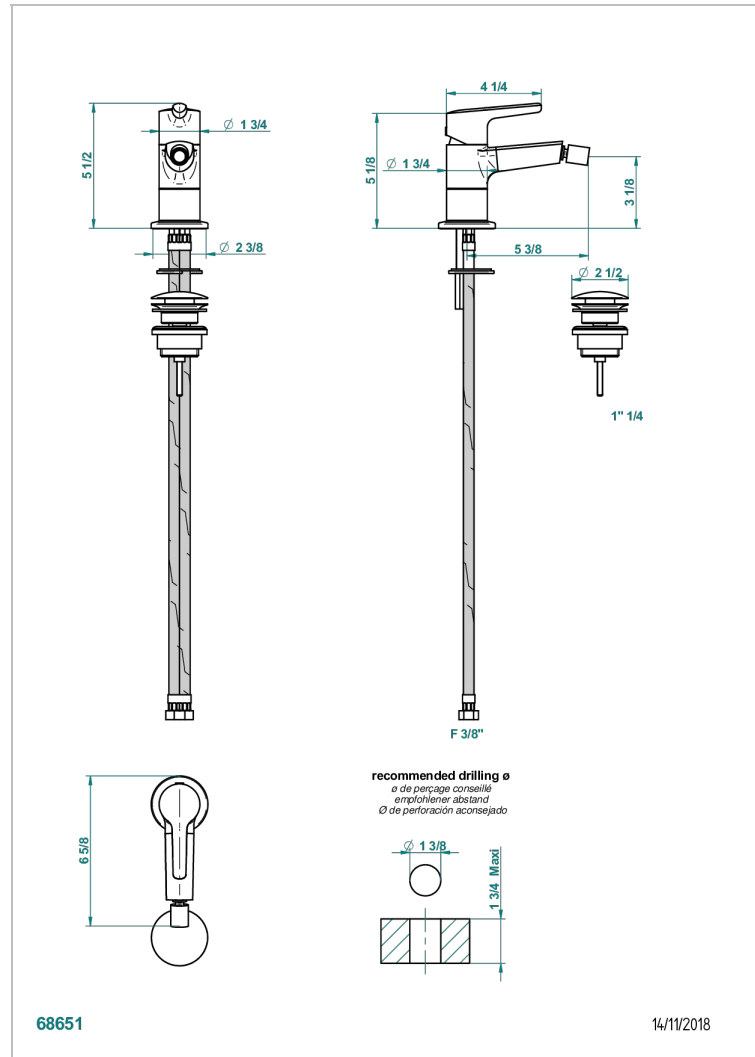

SYSTEM SMOOTH METAL

G9A-6504

Single lever bidet mixer with waste

CHARACTERISTIC

- ACS : 19ACCLY246

STANDARDS

AVAILABLE FINITIONS

Antique nickel - H28
Black ceram - D30
Blush PVD - H62
Brass color PVD - H49
Brown bronze color PVD - F33
Gold color PVD - H52

Nickel color PVD - H55
Polished chrome (color finish) - A02
Polished chrome with gold inlay - GA1
Polished gold (color finish) - F01
Polished nickel - B01
Soft gold - F30

Soft matt gold - F31
Umber PVD - H66
Varnished matt antique red copper (color finish) - H07