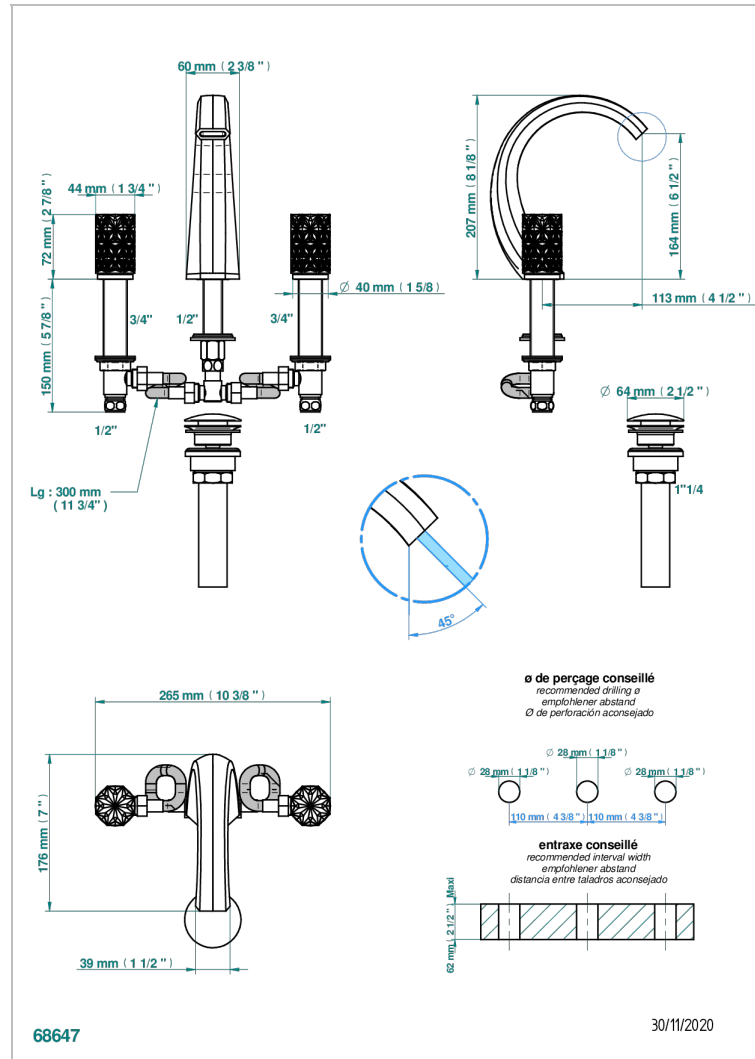

NIHAL BLUE PORCELAIN

U2L-151M/US

Widespread lavatory set with drain for 1 1/4" + countertop

CHARACTERISTIC

- Nihal Blue porcelain
- Widespread lavatory set with drain for 1 1/4" + countertop

AVAILABLE FINITIONS