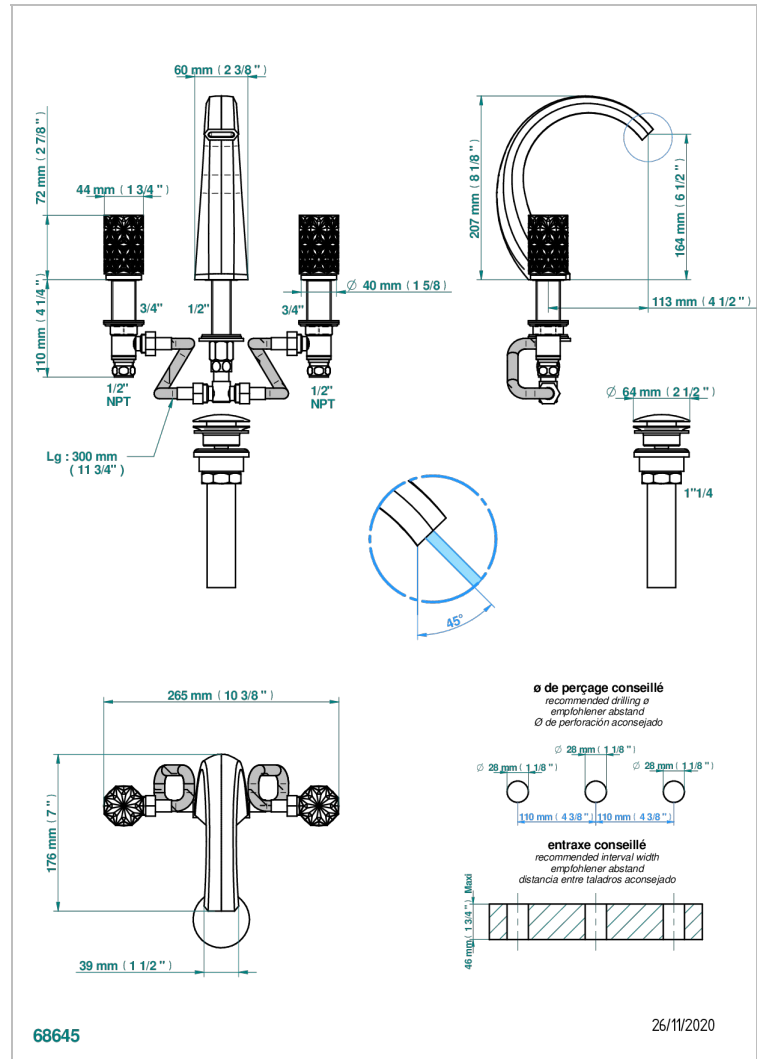

## CHARACTERISTIC

- Nihal Blue porcelain
- Widespread lavatory set with drain