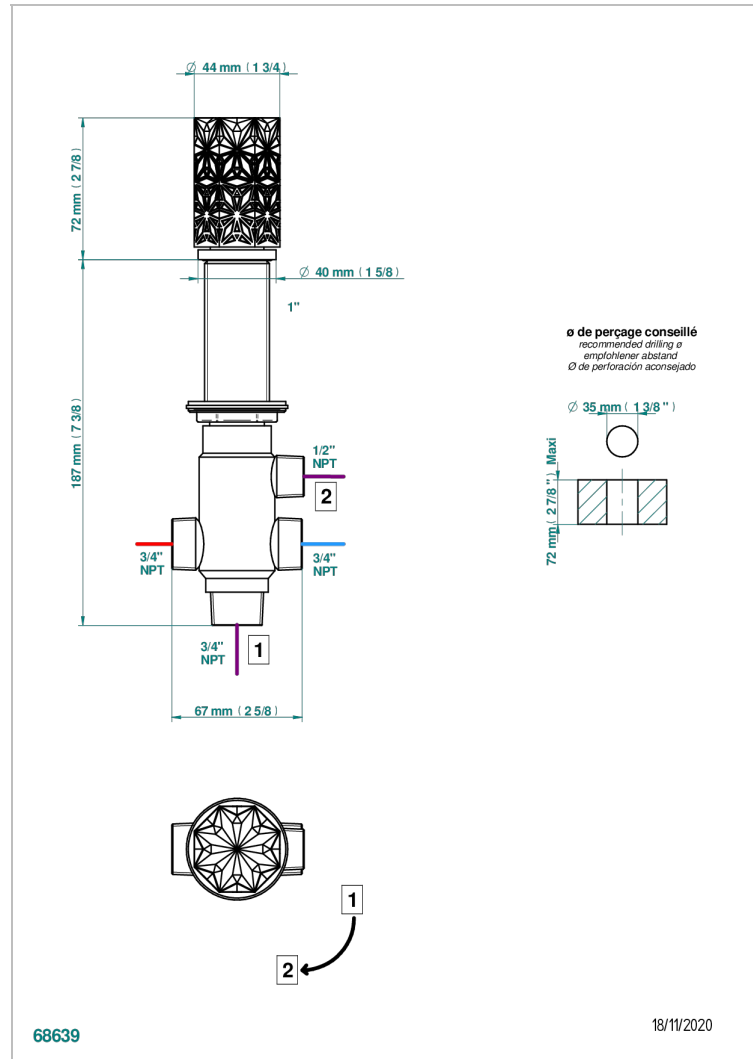

NIHAL BLUE PORCELAIN

U2L-50/4/VG

Rim mounted 4 way diverter : 2 inlets and 2 outlets

CHARACTERISTIC

- Nihal Blue porcelain
- Rim mounted 4 way diverter : 2 inlets and 2 outlets

AVAILABLE FINITIONS

Antique nickel - H28
Black ceram - D30
Blush PVD - H62
Brass color PVD - H49
Brown bronze color PVD - F33
Gold color PVD - H52