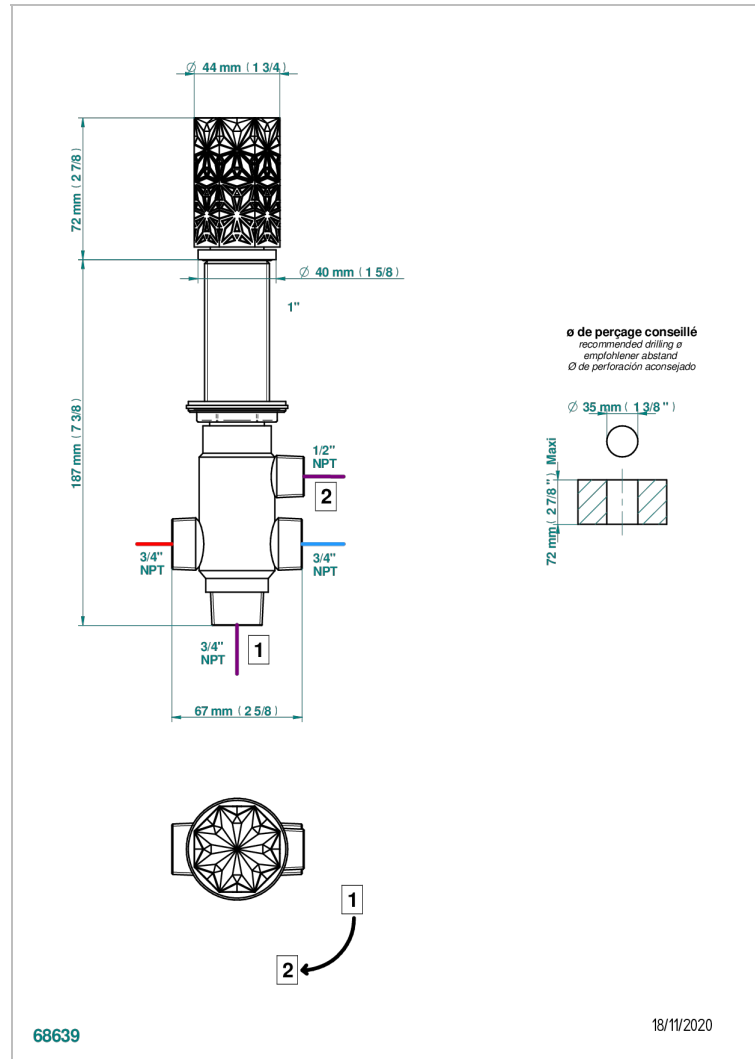

NIHAL BLUE PORCELAIN

U2L-504VGUS

2-function deck diverter with trim

CHARACTERISTIC

- Nihal Blue porcelain
- 2-function deck diverter with trim

AVAILABLE FINITIONS

Black ceram - D30
Blush PVD - H62
Brass color PVD - H49
Brown bronze color PVD - F33
Chrome polished - A02
Chrome polished / gold polished - G02