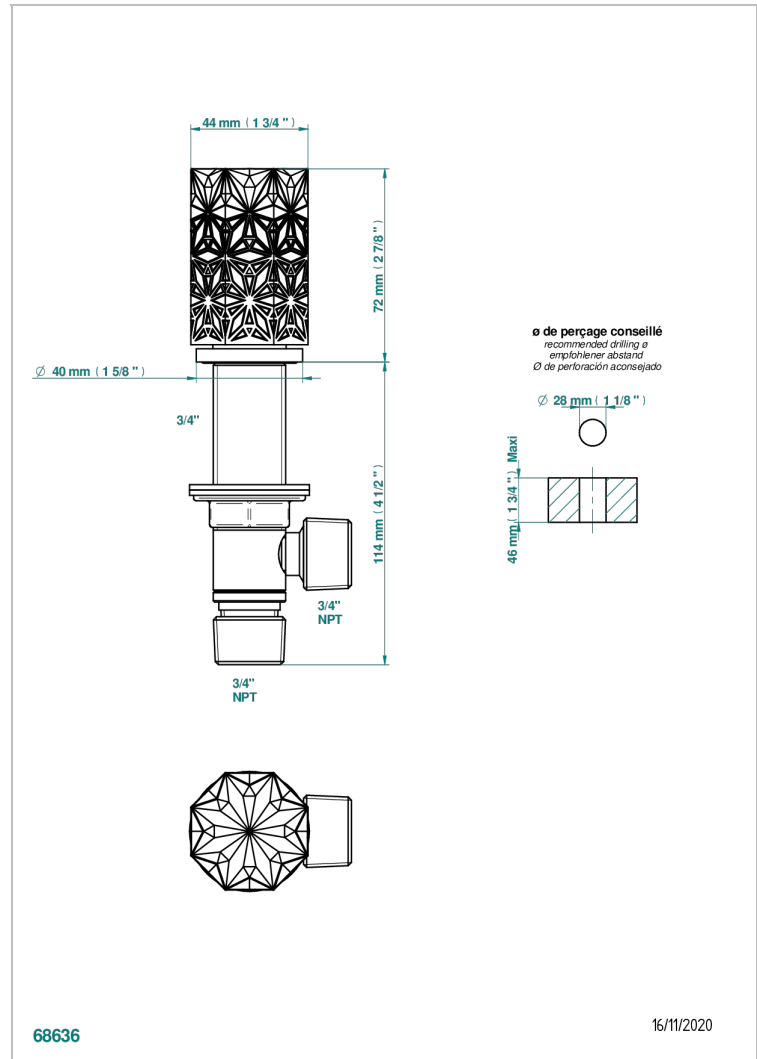

NIHAL BLUE PORCELAIN

U2L-36

Rim mounted 3/4" valve

CHARACTERISTIC

- Nihal Blue porcelain
- Rim mounted 3/4" valve

AVAILABLE FINITIONS

Antique nickel - H28
Black ceram - D30
Blush PVD - H62
Brass color PVD - H49
Brown bronze color PVD - F33
Gold color PVD - H52

Nickel color PVD - H55
Polished chrome (color finish) - A02
Polished chrome / Polished gold (color finish) - G02
Polished gold (color finish) - F01
Polished nickel - B01
Soft gold - F30

Soft matt gold - F31
Umber PVD - H66
Varnished matt antique red copper (color finish) - H07