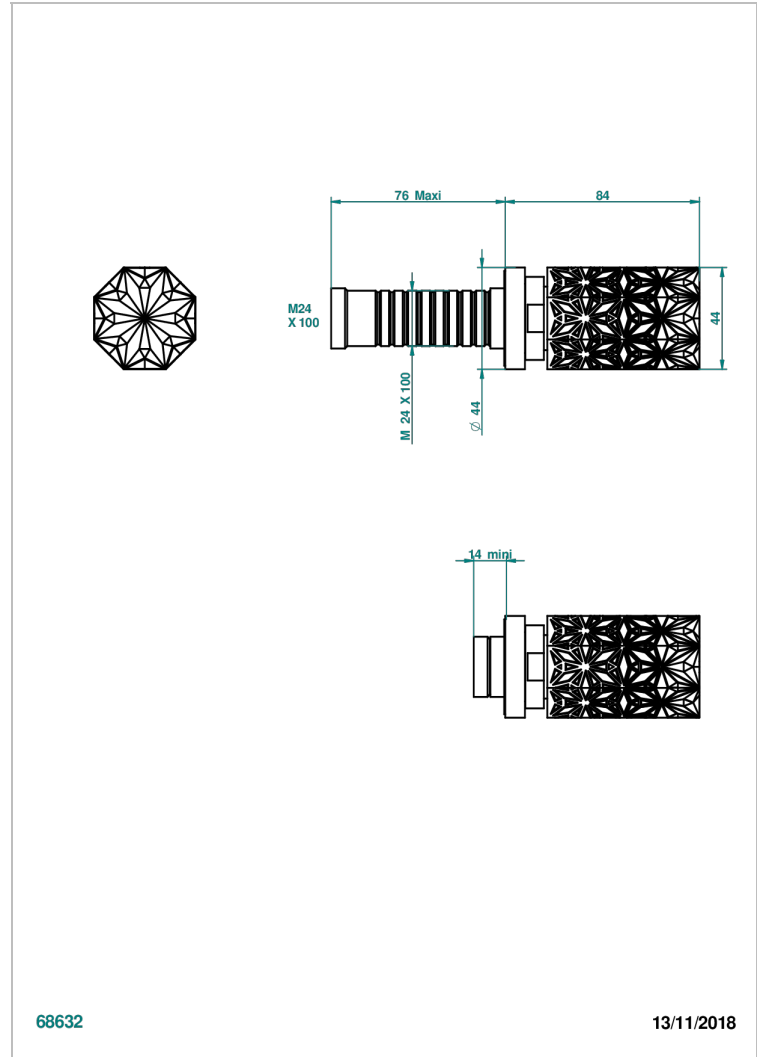

# NIHAL BLUE PORCELAIN

U2L-30B

Wall volume control 30 & 32 trim

68632

13/11/2018

## CHARACTERISTIC

- Nihal Blue porcelain
- Wall volume control 30 & 32 trim

## RELATED SKU'S

- Ref. G00-32CUSA 3/4" Volume control wall valve with ceramic cartridge
- Ref. G00-32HUSA 3/4" Volume control wall valve with ceramic cartridge counterclockwise
- Ref. G00-30CUSA 1/2" volume control wall valve with ceramic cartridge
- Ref. G00-30HUSA 1/2" Volume control wall valve with ceramic cartridge counterclockwise