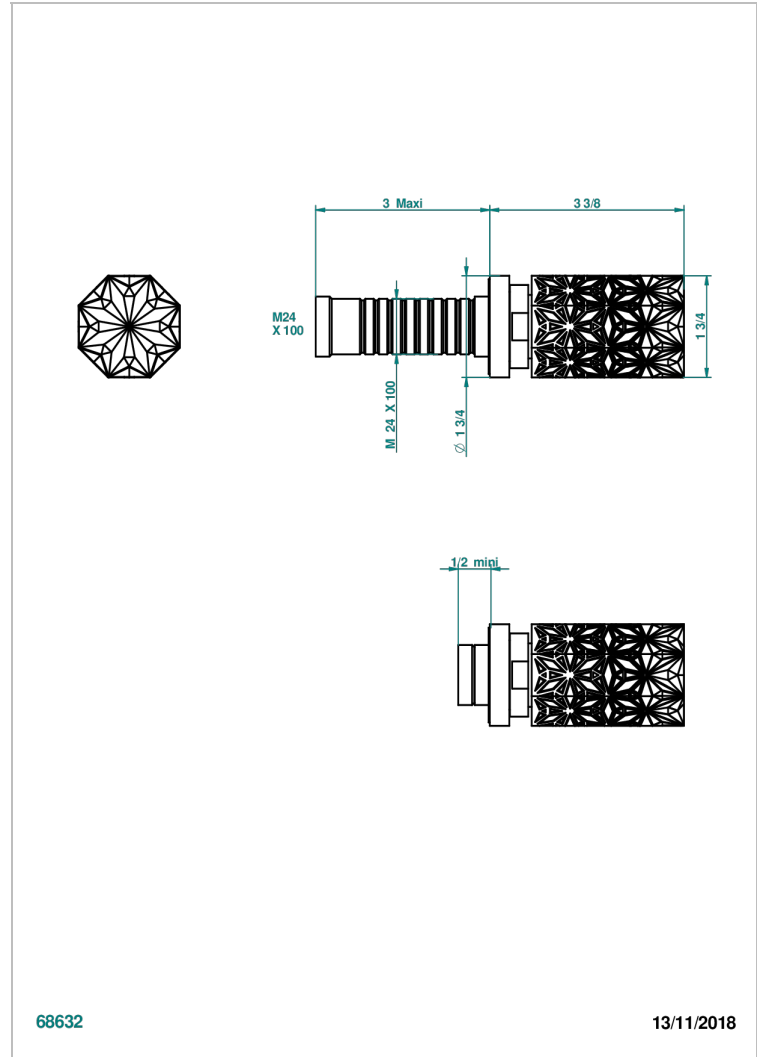

NIHAL BLUE PORCELAIN

U2L-30B

Wall volume control 30 & 32 trim

68632

13/11/2018

CHARACTERISTIC

- Nihal Blue porcelain
- Wall volume control 30 & 32 trim

RELATED SKU'S

- Ref. G00-32CUSA 3/4" Volume control wall valve with ceramic cartridge
- Ref. G00-32HUSA 3/4" Volume control wall valve with ceramic cartridge counterclockwise
- Ref. G00-30CUSA 1/2" volume control wall valve with ceramic cartridge
- Ref. G00-30HUSA 1/2" Volume control wall valve with ceramic cartridge counterclockwise