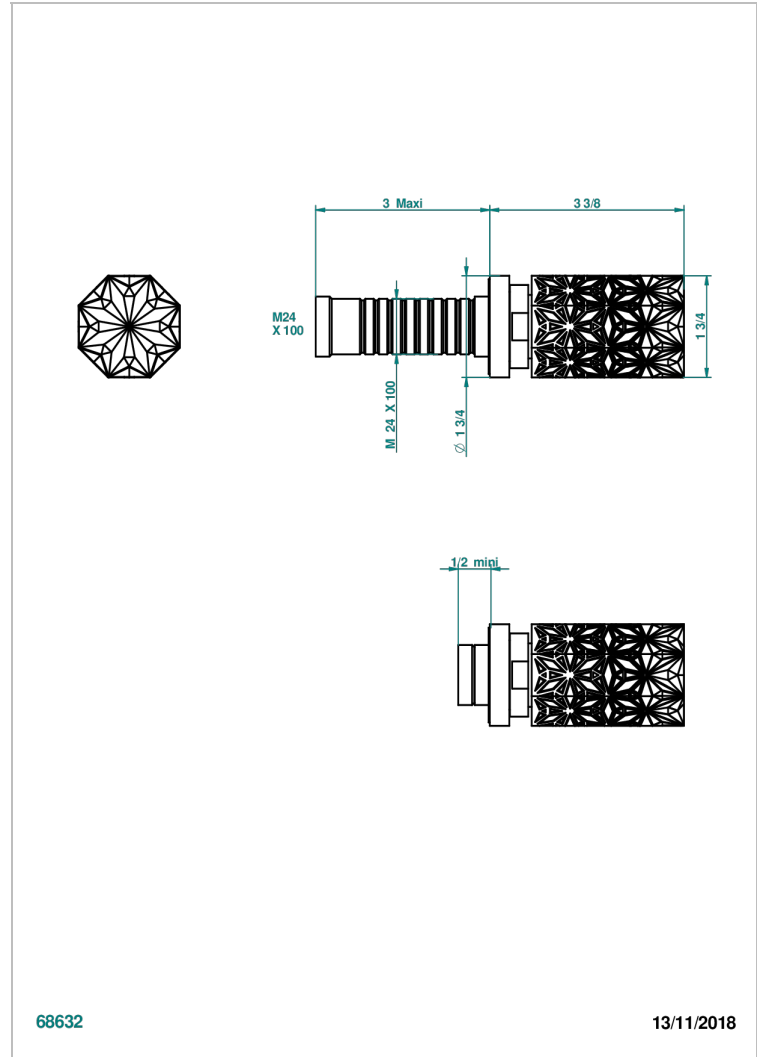

NIHAL BLUE PORCELAIN

U2L-30B

Trim only for wall valve 1/2" ref.30/CA & 30/HA and 3/4" ref.32/CA & 32/HA and diverter ref.50/4VMA

68632

13/11/2018

CHARACTERISTIC

- Nihal Blue porcelain
- Trim only for wall valve 1/2" ref.30/CA & 30/HA and 3/4" ref.32/CA & 32/HA and diverter ref.50/4VMA

RELATED SKU'S

- Ref. G00-30/CA Wall mounted 1/2" valve body with ceramic head, 1/4 turn left - no trim
- Ref. G00-30/HA Wall mounted 1/2" valve body with ceramic head, 1/4 turn right
- Ref. G00-32/CA Wall mounted 3/4" valve with ceramic head, 1/4 turn left - no trim
- Ref. G00-32/HA Wall mounted 3/4" valve body with ceramic head, 1/4 turn right - no trim