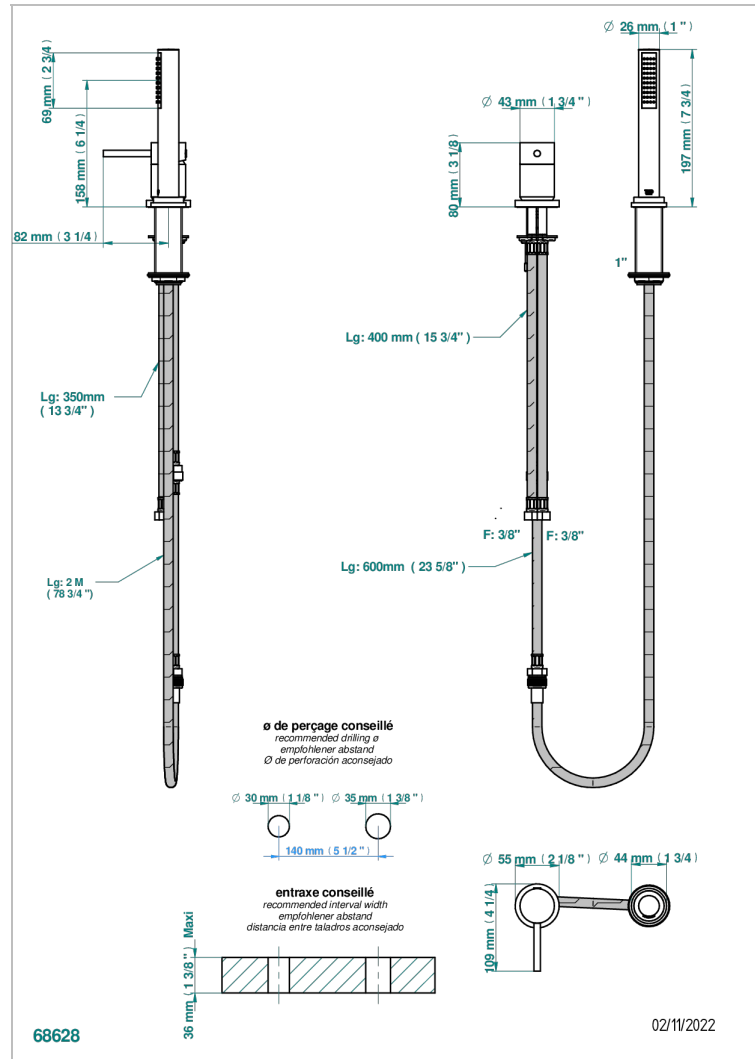

NANO WITH LEVER

G5B-6523/60A

Rim mounted ceramic mixer with handshower

CHARACTERISTIC

- Nano with lever
- Rim mounted ceramic mixer with handshower

AVAILABLE FINITIONS

- Antique nickel - H28
- Black ceram - D30
- Matt chrome - C02
- Matt gold - F07
- Matt nickel (color finish) - C01
- Polished chrome (color finish) - A02

- Polished chrome / Polished gold (color finish) - G02
- Polished gold (color finish) - F01
- Polished nickel - B01
- Soft gold - F30
- Soft matt gold - F31