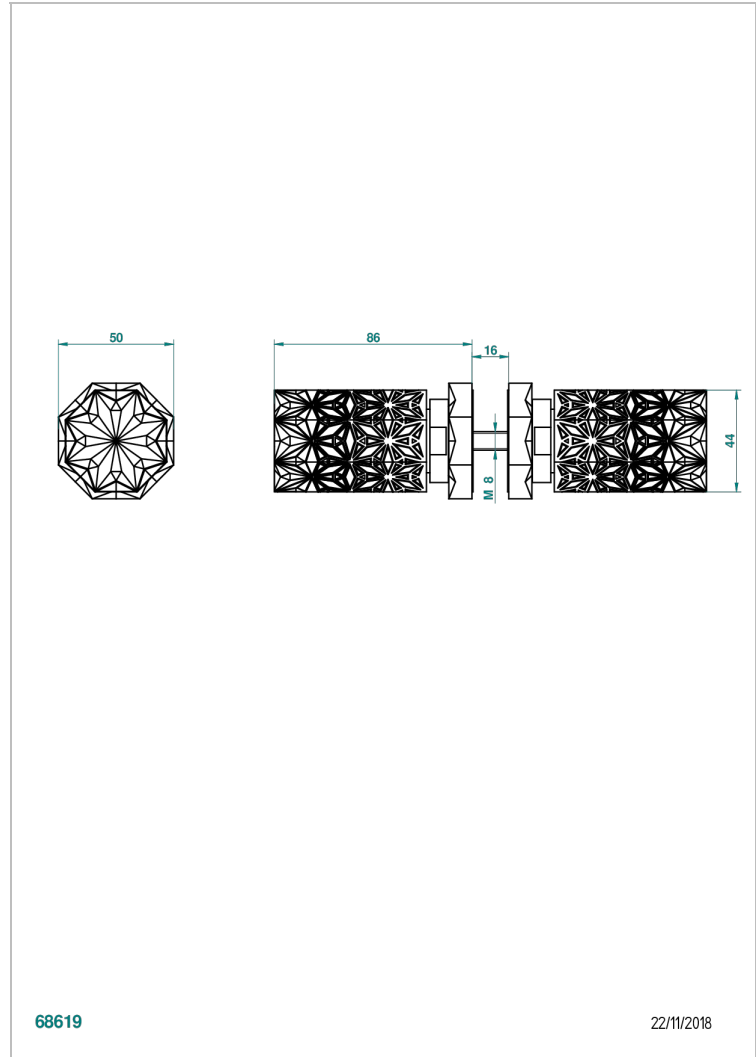

NIHAL IVORY PORCELAIN

U2N-638V

Pair of large door knobs

CHARACTERISTIC

- Nihal Ivory porcelain
- Pair of large door knobs

AVAILABLE FINITIONS

Antique nickel - H28
Black ceram - D30
Blush PVD - H62
Brass color PVD - H49
Brown bronze color PVD - F33
Gold color PVD - H52

Nickel color PVD - H55
Polished chrome (color finish) - A02
Polished chrome / Polished gold (color finish) - G02
Polished gold (color finish) - F01
Polished nickel - B01
Soft gold - F30

Soft matt gold - F31
Umber PVD - H66
Varnished matt antique red copper (color finish) - H07