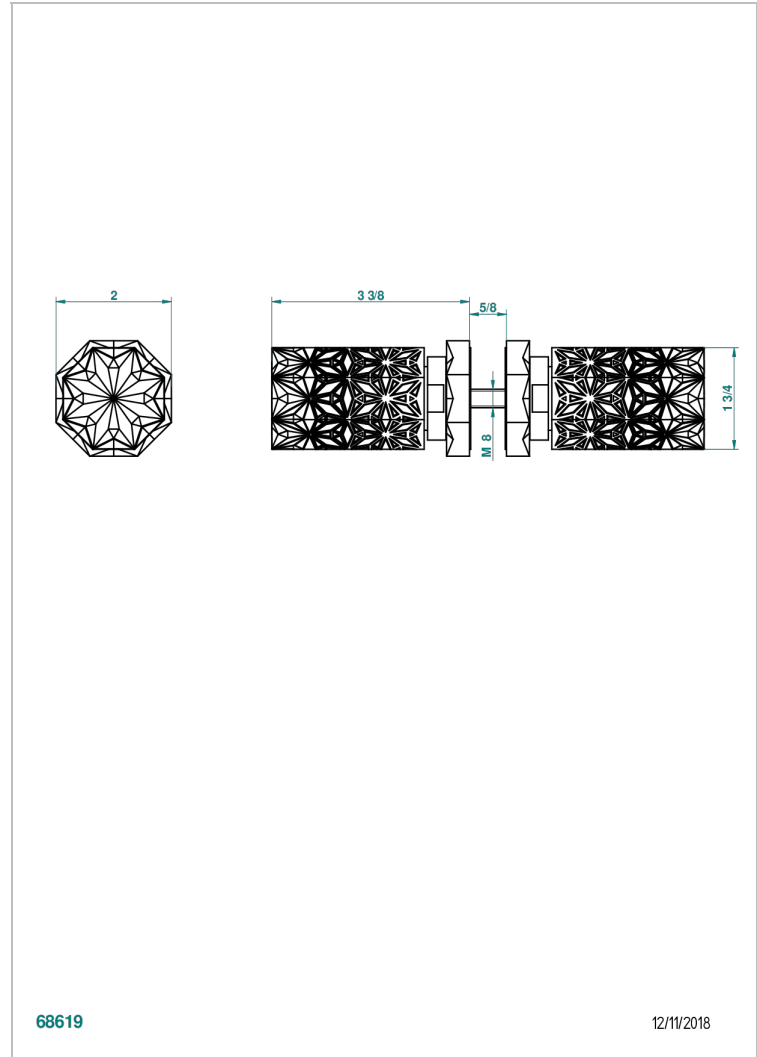

NIHAL IVORY PORCELAIN

U2N-638V

Pair of large door knobs

68619

12/11/2018

CHARACTERISTIC

- Nihal Ivory porcelain
- Pair of large door knobs

AVAILABLE FINITIONS