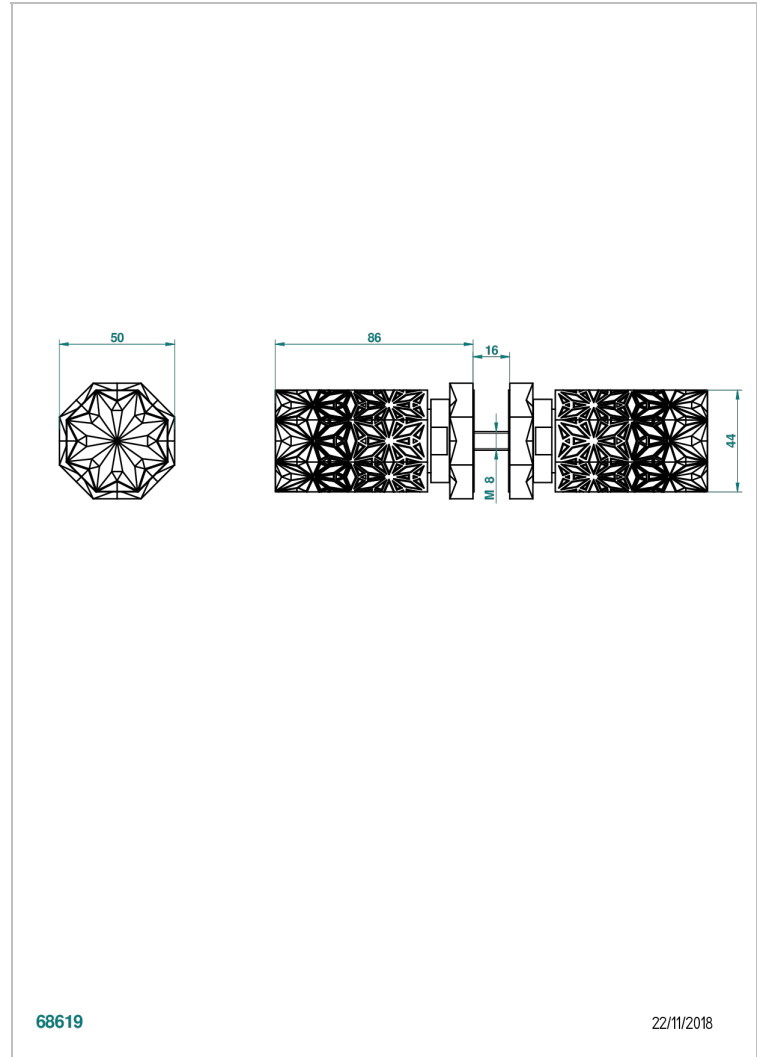

# NIHAL IVORY PORCELAIN

U2N-638V

Pair of large door knobs

68619

22/11/2018

## CHARACTERISTIC

- Nihal Ivory porcelain
- Pair of large door knobs