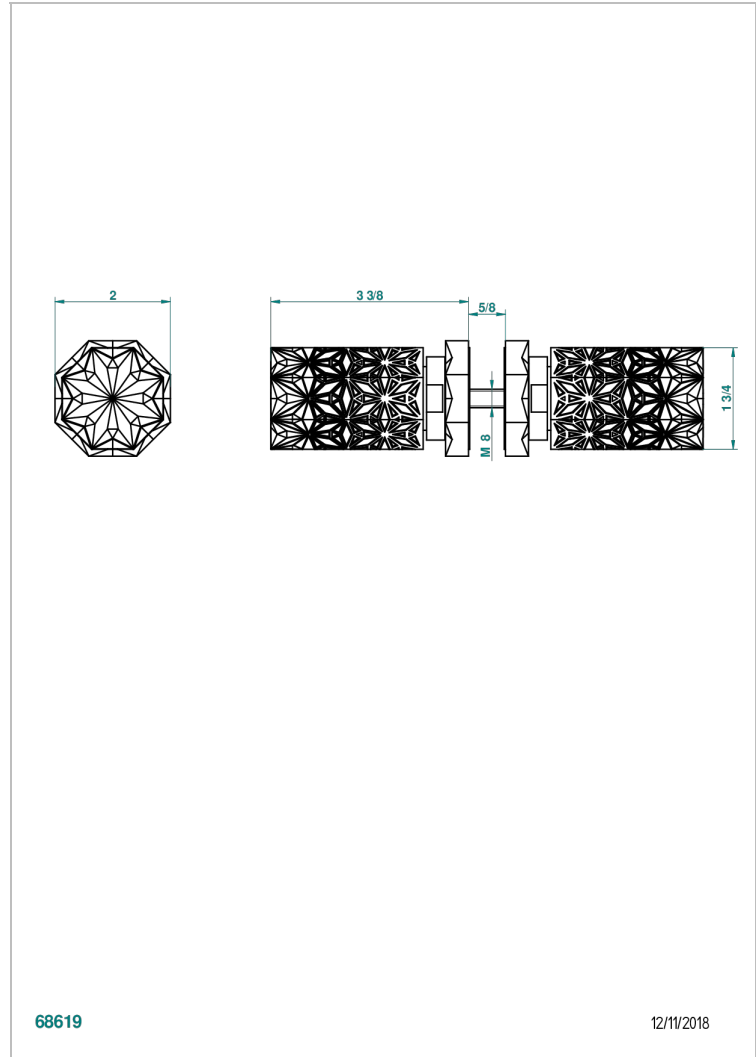

NIHAL IVORY PORCELAIN

U2N-638V

Pair of large door knobs

68619

12/11/2018

CHARACTERISTIC

- Nihal Ivory porcelain
- Pair of large door knobs

AVAILABLE FINITIONS