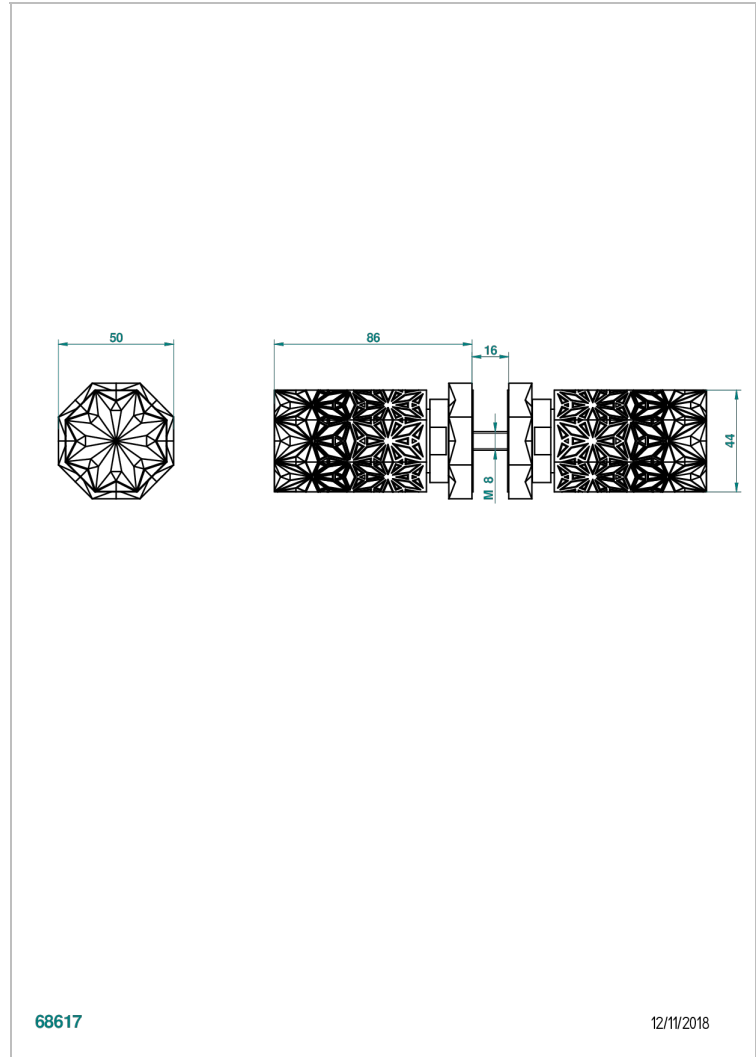

NIHAL BLACK PORCELAIN

U2P-638V

Pair of large door knobs

68617

12/11/2018

CHARACTERISTIC

- Nihal Black porcelain
- Pair of large door knobs

AVAILABLE FINITIONS