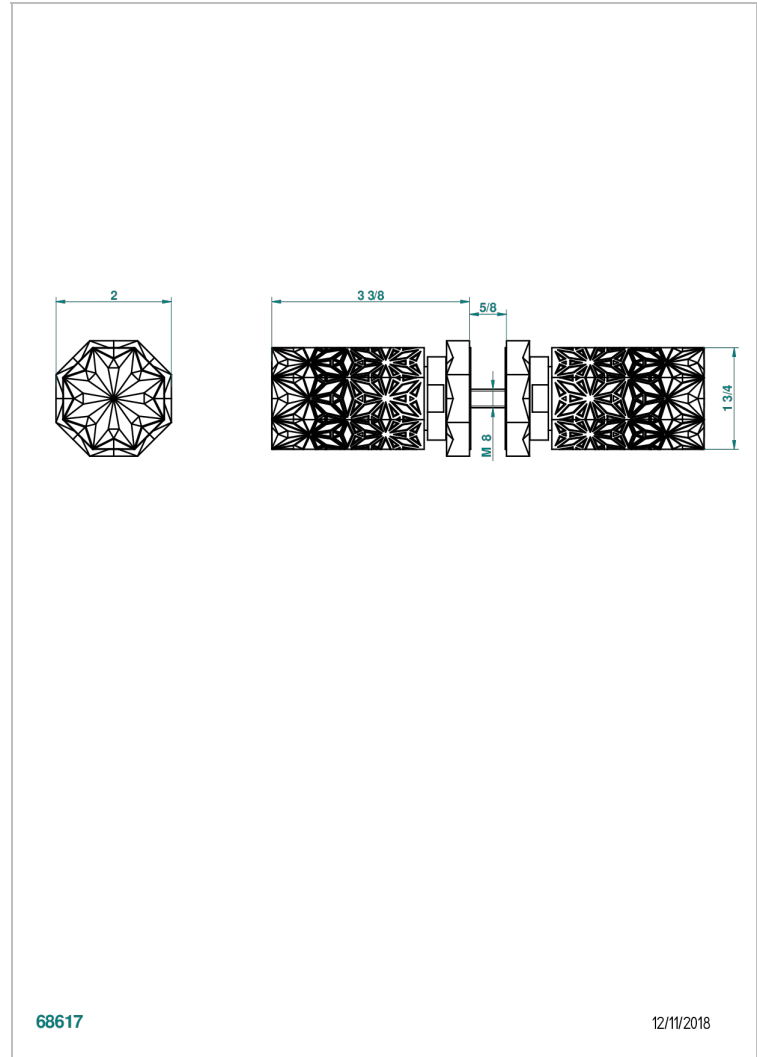

NIHAL BLACK PORCELAIN

U2P-638V

Pair of large door knobs

68617

12/11/2018

CHARACTERISTIC

- Nihal Black porcelain
- Pair of large door knobs

AVAILABLE FINITIONS