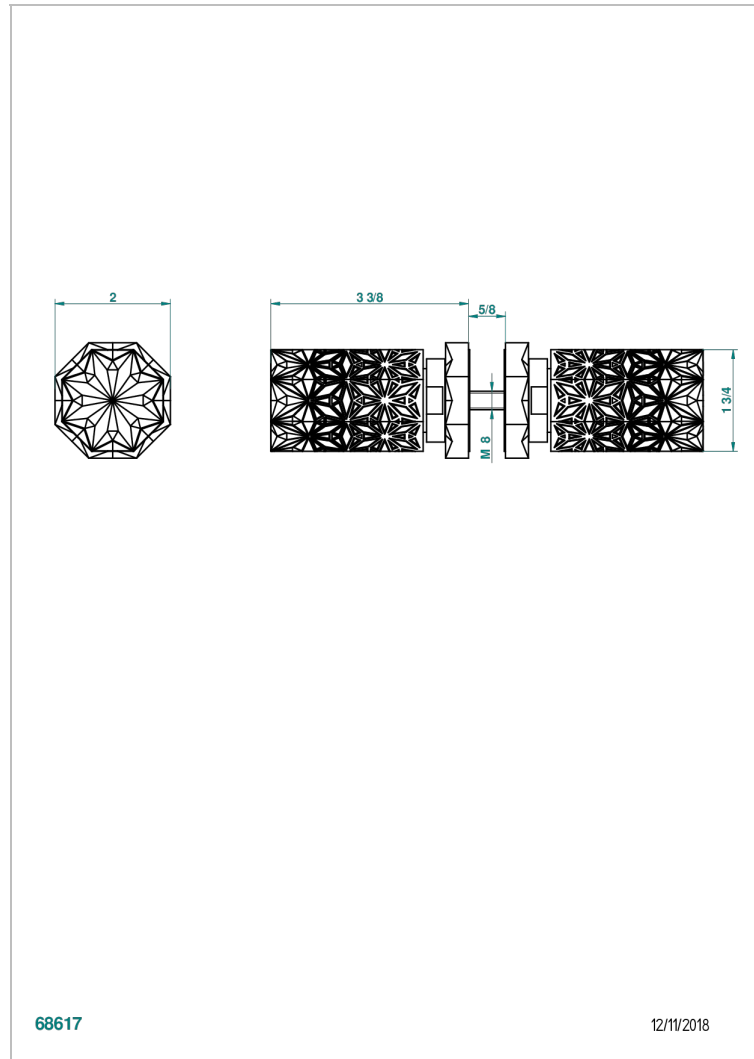

NIHAL BLACK PORCELAIN

U2P-638V

Pair of large door knobs

68617

12/11/2018

CHARACTERISTIC

- Nihal Black porcelain
- Pair of large door knobs

AVAILABLE FINITIONS