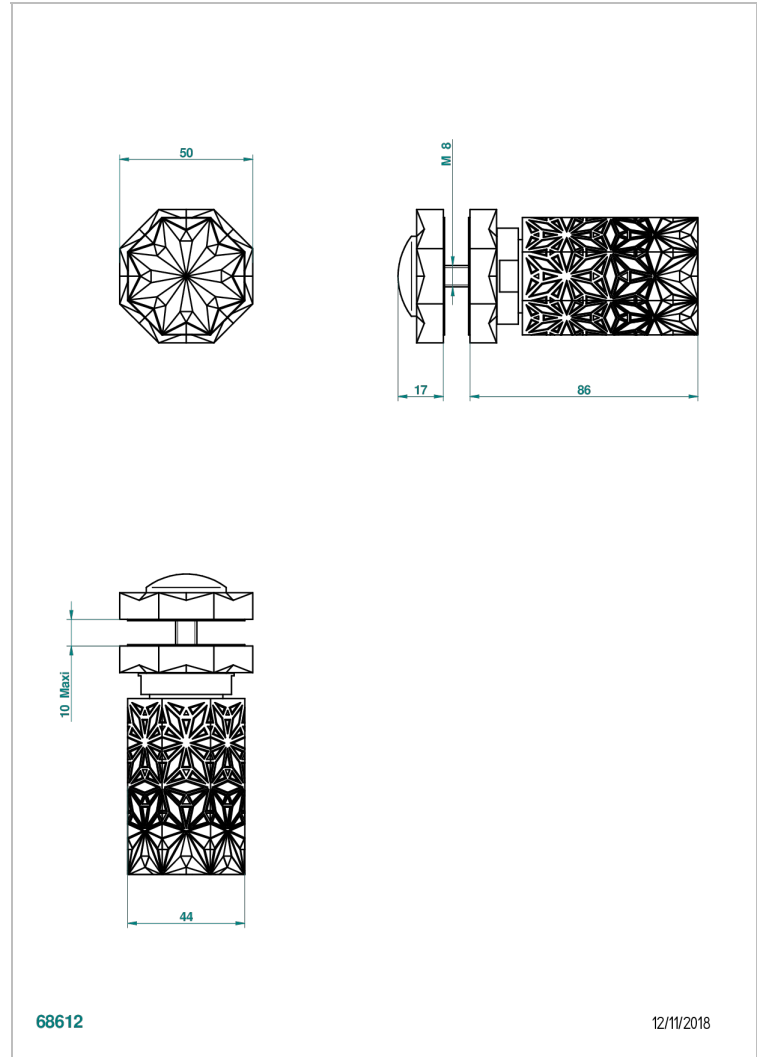

NIHAL IVORY PORCELAIN

U2N-639V

Large knob

CHARACTERISTIC

- Nihal Ivory porcelain
- Large knob

AVAILABLE FINITIONS

Black ceram - D30
Blush PVD - H62
Brass color PVD - H49
Brown bronze color PVD - F33
Chrome polished - A02
Chrome polished / gold polished - G02

Copper antique matt, coated - H07
Gold color PVD - H52
Gold mat - F07
Gold polished - F01
Graphite PVD - H64
Light coated bronze - D01

Matt Umber PVD - H67
Matt blush PVD - H60
Matt brass color PVD - H50
Matt brown bronze color PVD - F34
Matt chrome (American satin) - C02
Matt gold color PVD - H53

Matt graphite PVD - H65
Matt nickel (American satin) - C01
Matt nickel color PVD - H56
Nickel antique / Sovereign - H28
Nickel color PVD - H55
Nickel polished - B01

Soft gold - F30
Soft matt gold - F31
Umber PVD - H66