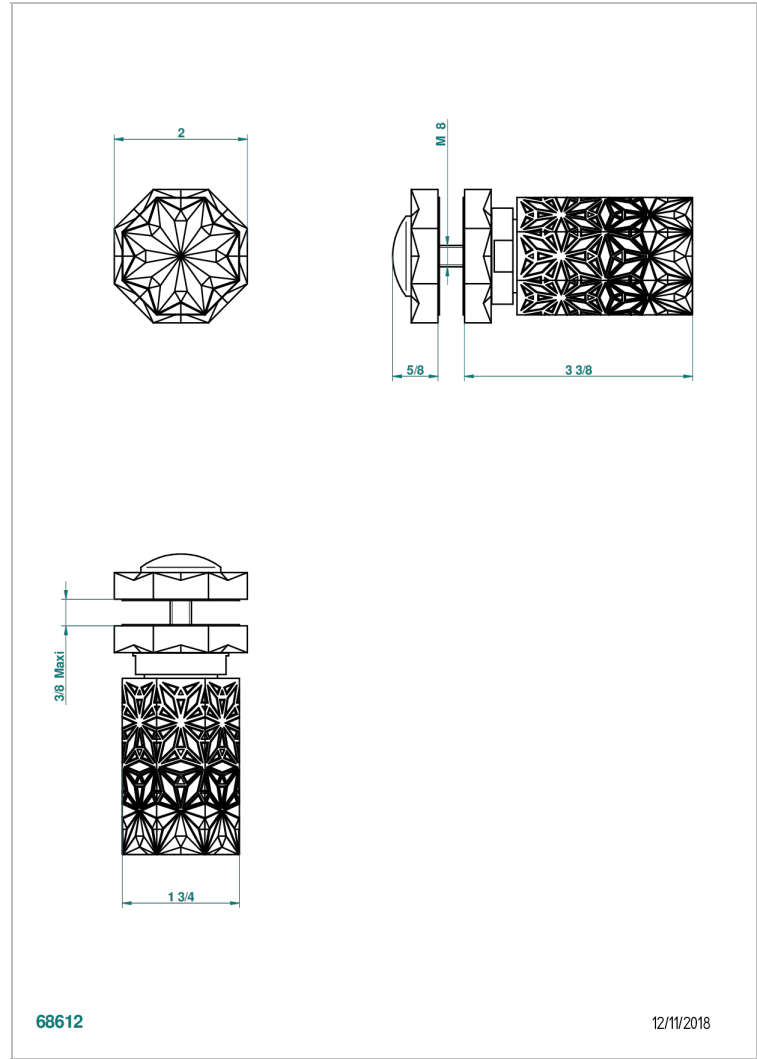

NIHAL IVORY PORCELAIN

U2N-639V

Large knob

THG[®]
PARIS

CHARACTERISTIC

- Nihal Ivory porcelain
- Large knob

AVAILABLE FINITIONS

Black ceram - D30
Blush PVD - H62
Brass color PVD - H49
Brown bronze color PVD - F33
Chrome polished - A02
Chrome polished / gold polished - G02