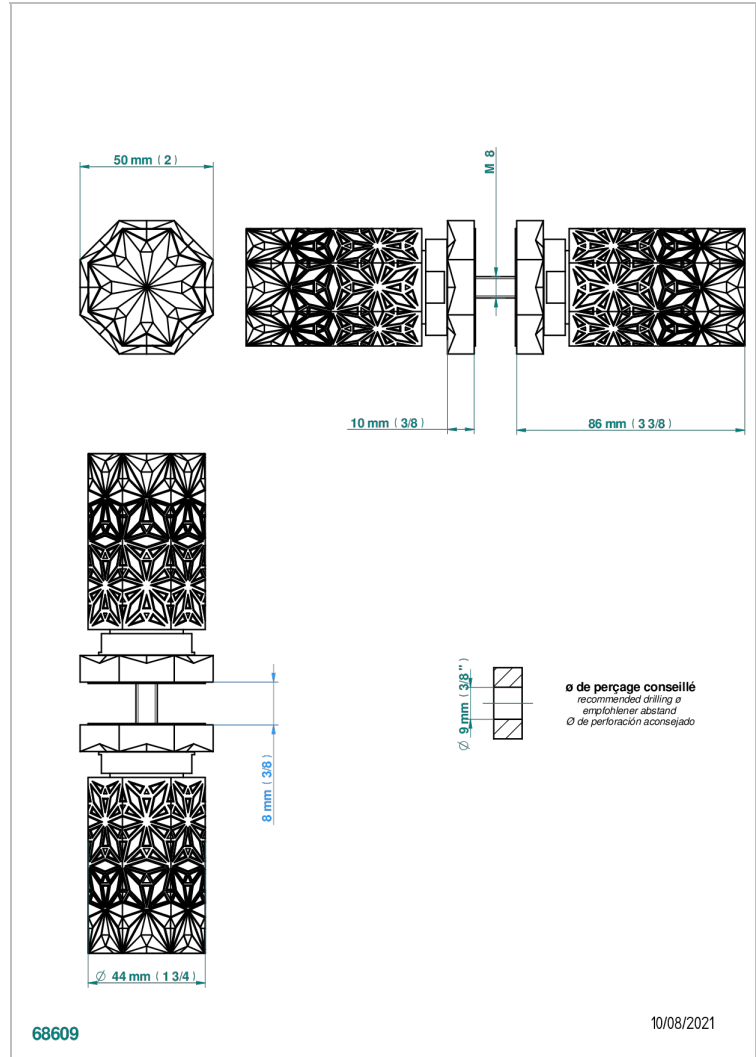

## CHARACTERISTIC

- Nihal Green porcelain
- Pair of large door knobs