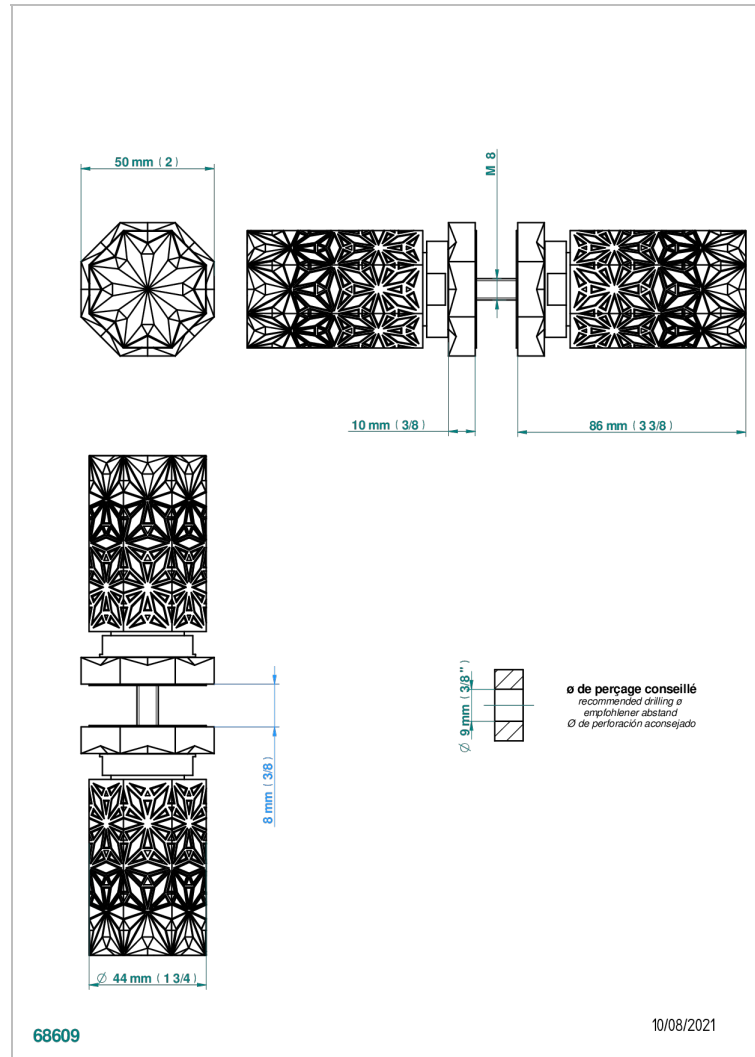

## CHARACTERISTIC

- Nihal Green porcelain
- Pair of large door knobs