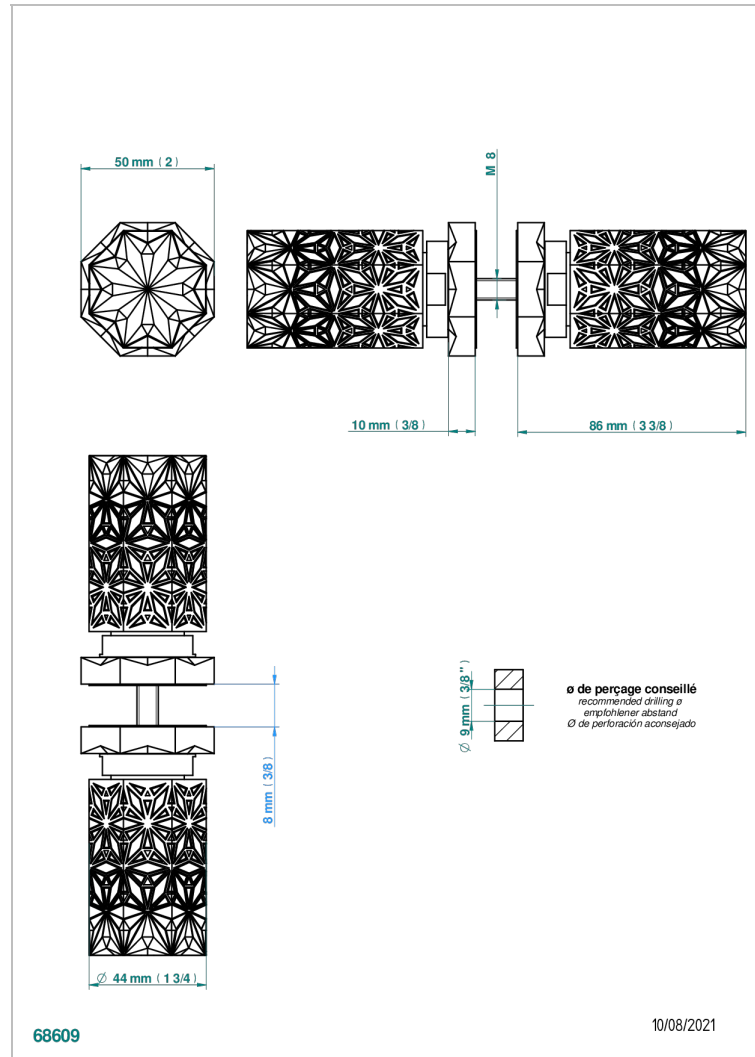

NIHAL GREEN PORCELAIN

U2R-638V

Pair of large door knobs

THG[®]
PARIS

CHARACTERISTIC

- Nihal Green porcelain
- Pair of large door knobs

AVAILABLE FINITIONS

Antique nickel - H28
Black ceram - D30
Blush PVD - H62
Brass color PVD - H49
Brown bronze color PVD - F33
Gold color PVD - H52