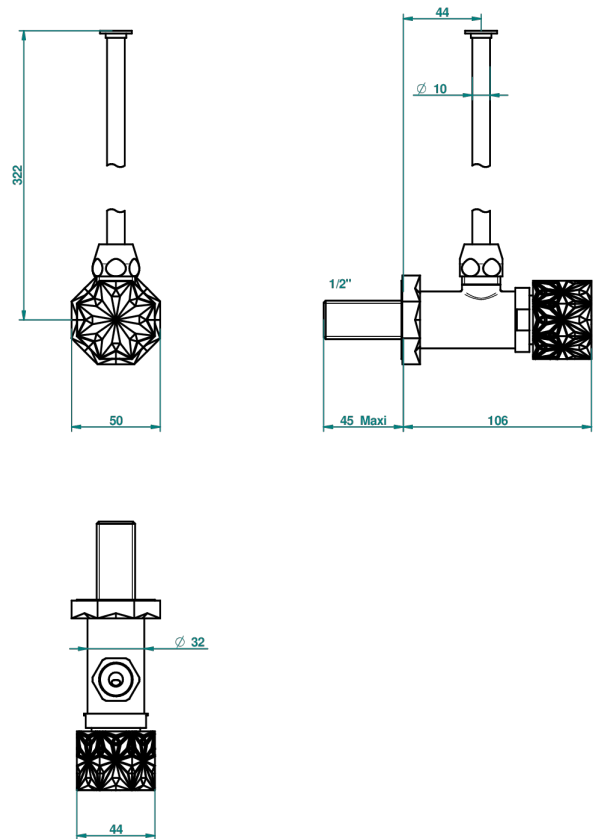

# NIHAL IVORY PORCELAIN

U2N-181/S

1/2" stylised adjustable stop cock with 30 cm tube

THG<sup>®</sup>  
PARIS

68592

09/11/2018

## CHARACTERISTIC

- Nihal Ivory porcelain
- 1/2" stylised adjustable stop cock with 30 cm tube