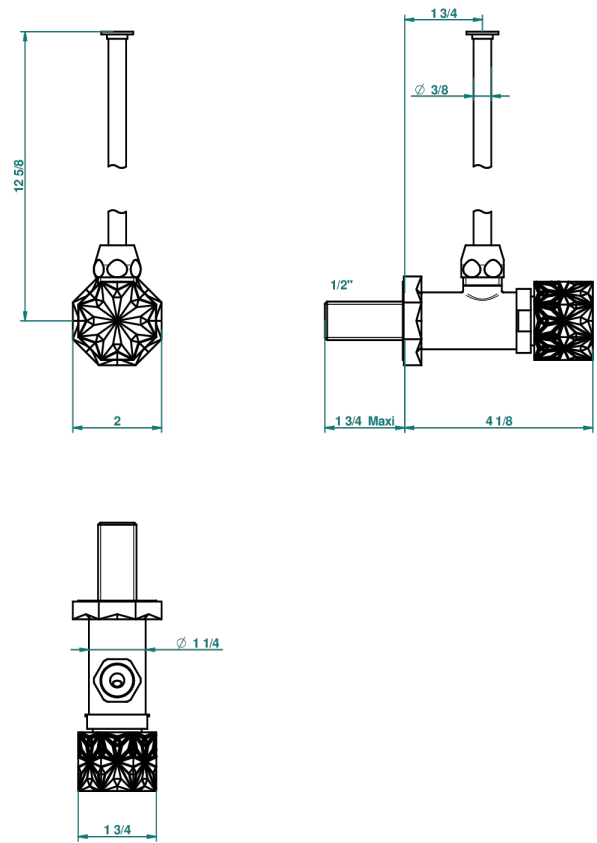

NIHAL IVORY PORCELAIN

U2N-181/S

1/2" stylised adjustable stop cock with 30 cm tube

THG[®]
PARIS

68592

09/11/2018

CHARACTERISTIC

- Nihal Ivory porcelain
- 1/2" stylised adjustable stop cock with 30 cm tube