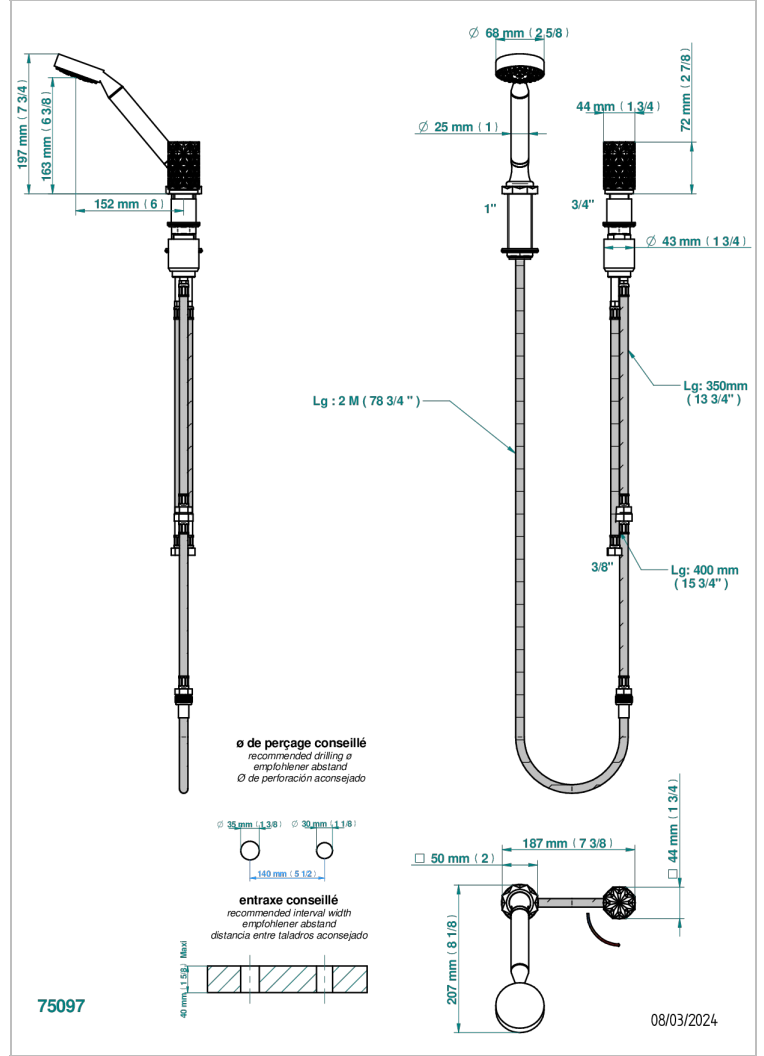

NIHAL IVORY PORCELAIN

U2N-6532/60A

Rim mounted ceramic mixer with handshower with progressive cartridge

CHARACTERISTIC

- ACS : 22ACCLY009

STANDARDS

AVAILABLE FINITIONS

- Antique nickel - H28
- Black ceram - D30
- Blush PVD - H62
- Brass color PVD - H49
- Brown bronze color PVD - F33
- Gold color PVD - H52

- Graphite PVD - H64
- Lacquered light bronze - D01
- Matt Umber PVD - H67
- Matt blush PVD - H60
- Matt brass color PVD - H50
- Matt brown bronze color PVD - F34

- Matt chrome - C02
- Matt gold - F07
- Matt gold color PVD - H53
- Matt graphite PVD - H65
- Matt nickel (color finish) - C01
- Matt nickel color PVD - H56

- Nickel color PVD - H55
- Polished chrome (color finish) - A02
- Polished chrome / Polished gold (color finish) - G02
- Polished gold (color finish) - F01
- Polished nickel - B01
- Soft gold - F30

- Soft matt gold - F31
- Umber PVD - H66
- Varnished matt antique red copper (color finish) - H07