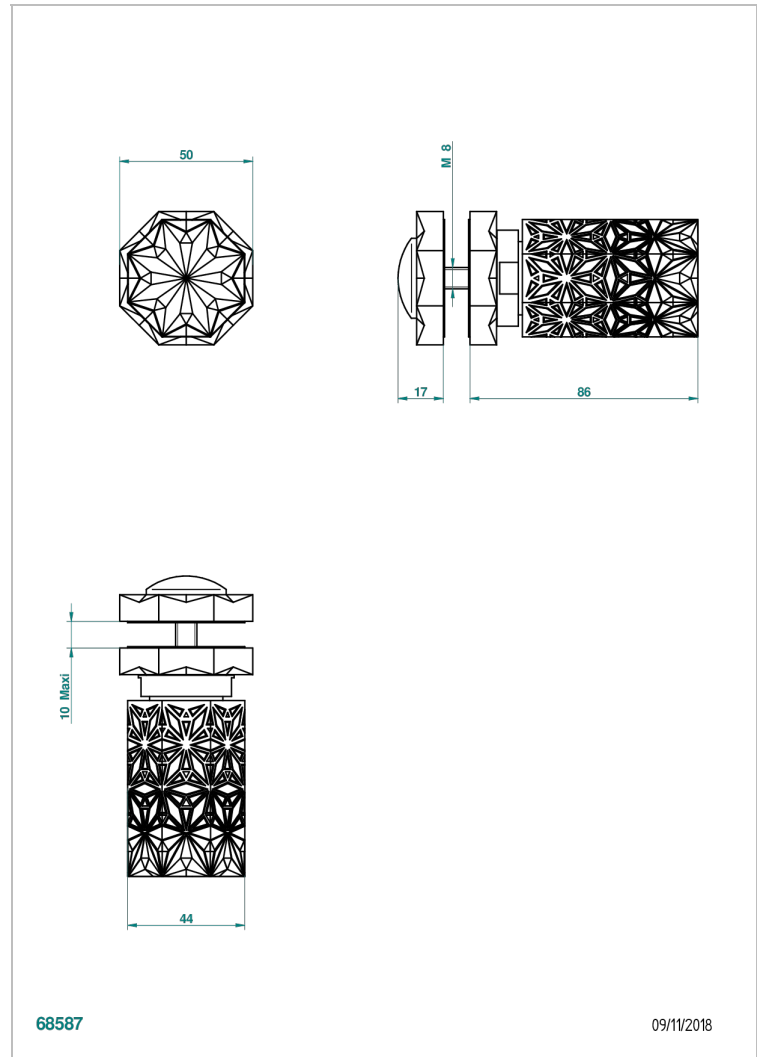

NIHAL BLACK PORCELAIN

U2P-639V

Large knob

CHARACTERISTIC

- Nihal Black porcelain
- Large knob

AVAILABLE FINITIONS

Black ceram - D30
Blush PVD - H62
Brass color PVD - H49
Brown bronze color PVD - F33
Chrome polished - A02
Chrome polished / gold polished - G02

Copper antique matt, coated - H07
Gold color PVD - H52
Gold mat - F07
Gold polished - F01
Graphite PVD - H64
Light coated bronze - D01

Matt Umber PVD - H67
Matt blush PVD - H60
Matt brass color PVD - H50
Matt brown bronze color PVD - F34
Matt chrome (American satin) - C02
Matt gold color PVD - H53

Matt graphite PVD - H65
Matt nickel (American satin) - C01
Matt nickel color PVD - H56
Nickel antique / Sovereign - H28
Nickel color PVD - H55
Nickel polished - B01

Soft gold - F30
Soft matt gold - F31
Umber PVD - H66