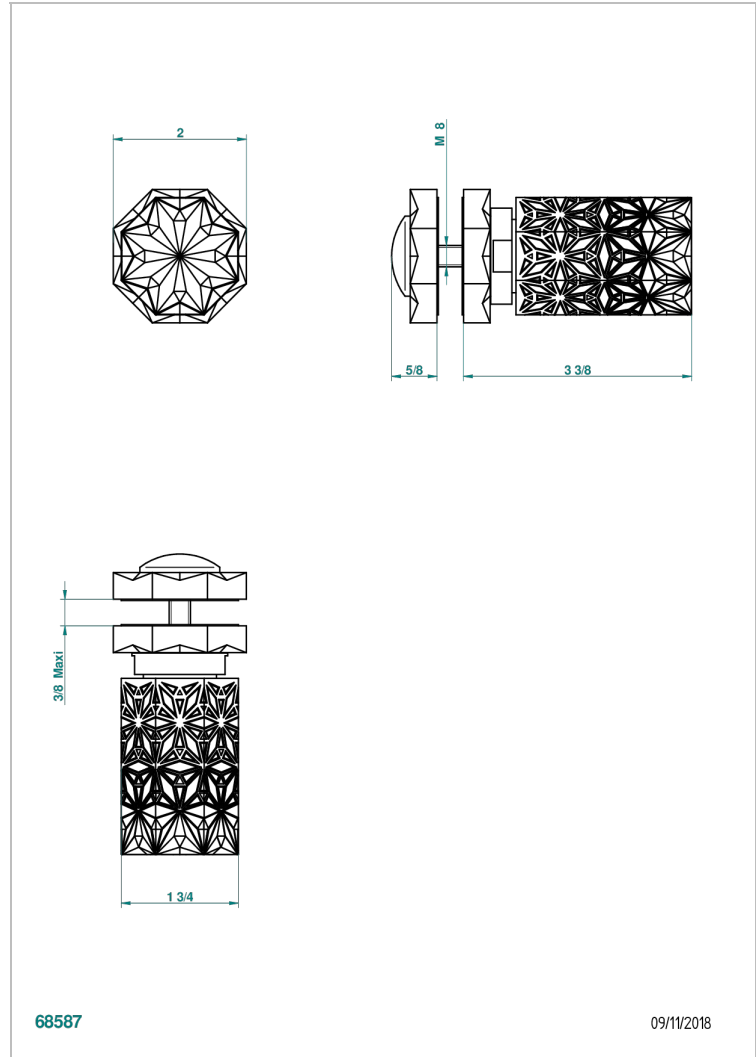

NIHAL BLACK PORCELAIN

U2P-639V

Large knob

68587

09/11/2018

CHARACTERISTIC

- Nihal Black porcelain
- Large knob

AVAILABLE FINITIONS