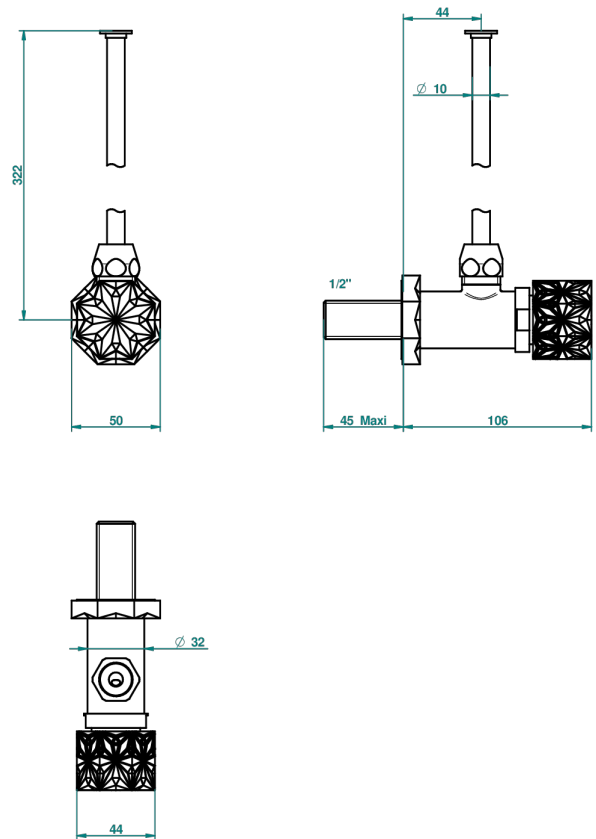

# NIHAL BLACK PORCELAIN

U2P-181/S

1/2" stylised adjustable stop cock with 30 cm tube

68558

08/11/2018

## CHARACTERISTIC

- Nihal Black porcelain
- 1/2" stylised adjustable stop cock with 30 cm tube