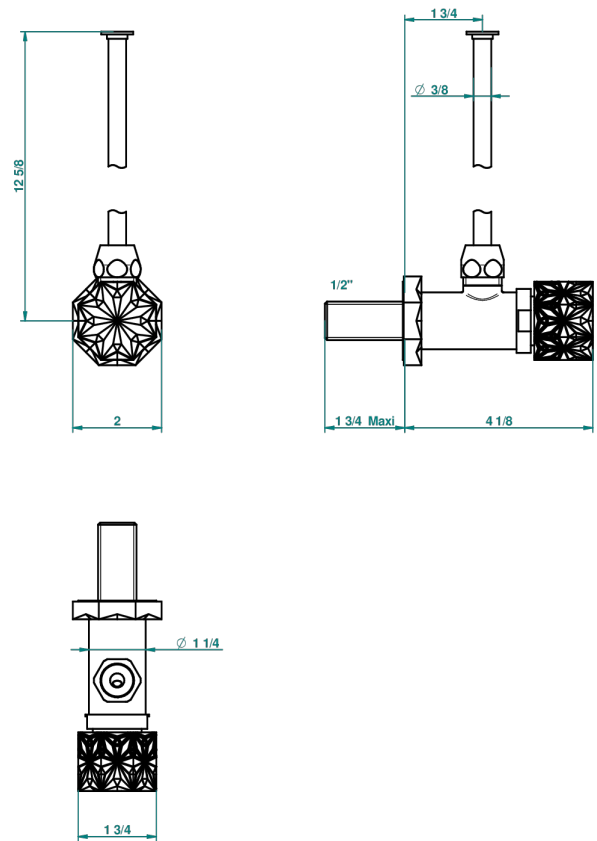

NIHAL BLACK PORCELAIN

U2P-181/S

1/2" stylised adjustable stop cock with 30 cm tube

THG[®]
PARIS

68558

08/11/2018

CHARACTERISTIC

- Nihal Black porcelain
- 1/2" stylised adjustable stop cock with 30 cm tube