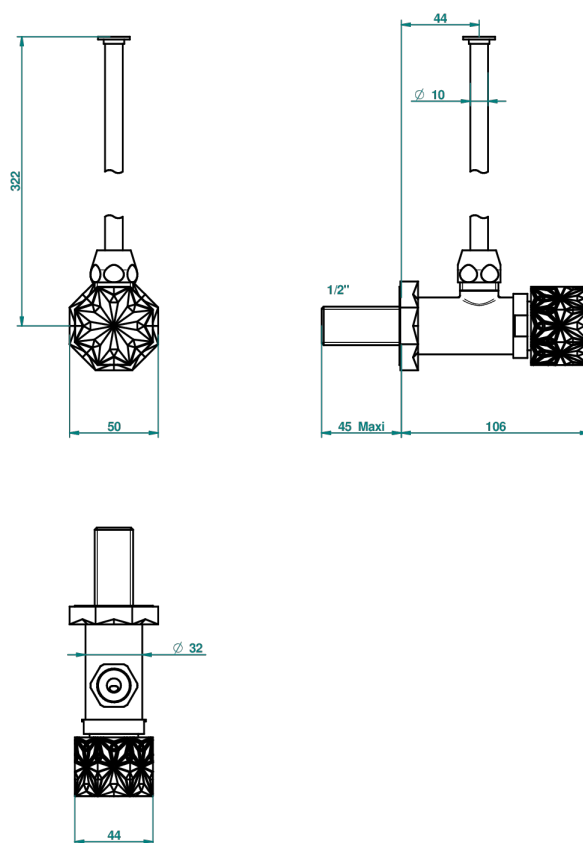

# NIHAL BLACK PORCELAIN

U2P-181/S

1/2" stylised adjustable stop cock with 30 cm tube

THG<sup>®</sup>  
PARIS

68558

08/11/2018

## CHARACTERISTIC

- Nihal Black porcelain
- 1/2" stylised adjustable stop cock with 30 cm tube