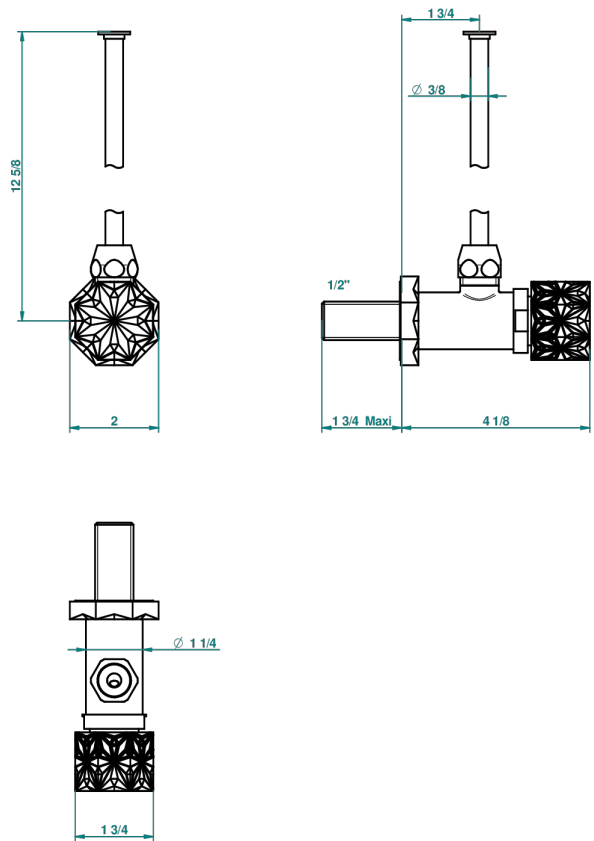

NIHAL BLACK PORCELAIN

U2P-181/S

1/2" stylised adjustable stop cock with 30 cm tube

68558

08/11/2018

CHARACTERISTIC

- Nihal Black porcelain
- 1/2" stylised adjustable stop cock with 30 cm tube

AVAILABLE FINITIONS